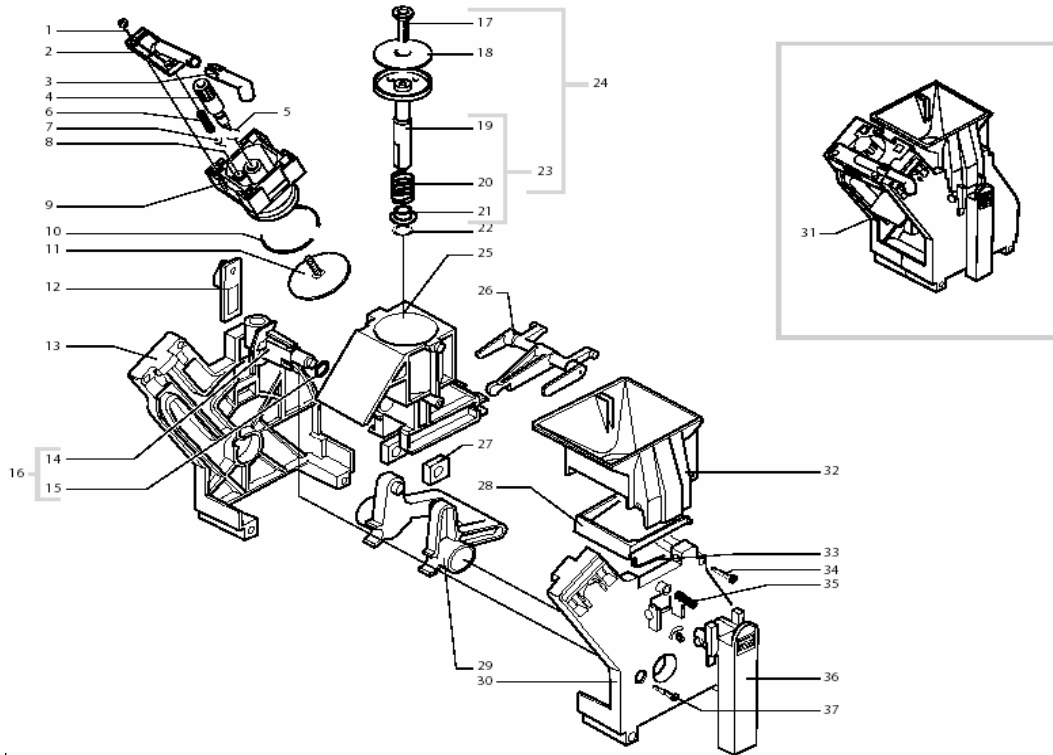

Pos.	Item#	Description
1	N/A	N/A
2	311024150	Brew Group Outlet Flange
3	311023150	Brew Group Outlet Elbow
4	0701R05150	Thumbscrew
5	NM02006	O-Ring, R5 Epdm
6	9161222	Spring, Brew group
7	9991168	Ball valve, Glass
8	NM01005	O-Ring, 0080-15 Silicone
9	9161193150	Piston, Tamp, Brew Group
10	NM01044	O-Ring, Orange
11	9161212	Filter Screen, Upper, 35.8
12	9161067150	Tab, Brew Group Switch
13	N/A	N/A
14	9161064150	Coupling, Water inlet
15	140321861	O-Ring 2025
16	N/A	N/A
17	U044012	Screw, Lower Filter Screen
18	9161167	Filter Screen, Lower, 35.8
19	9161210150	Piston, Brew Group
20	N/A	N/A
21	N/A	N/A
22	NM02018	O-Ring, Brew group Piston
23	N/A	N/A
24	N/A	N/A
25	N/A	N/A
26	9161065150	Connecting Rod, Brew Group
27	N/A	N/A
28	N/A	N/A
29	N/A	N/A
30	N/A	N/A
31	9160027150	Brew Group Assy, w/o outlet elbow
32	N/A	N/A
33	N/A	N/A

Pos.	Item#	Description
34	N/A	N/A
35	9161045	Spring, Brew Group Chute
36	9161069150	Handle, Brew Group
37	11932	Screw, 2.9x19 TCTC