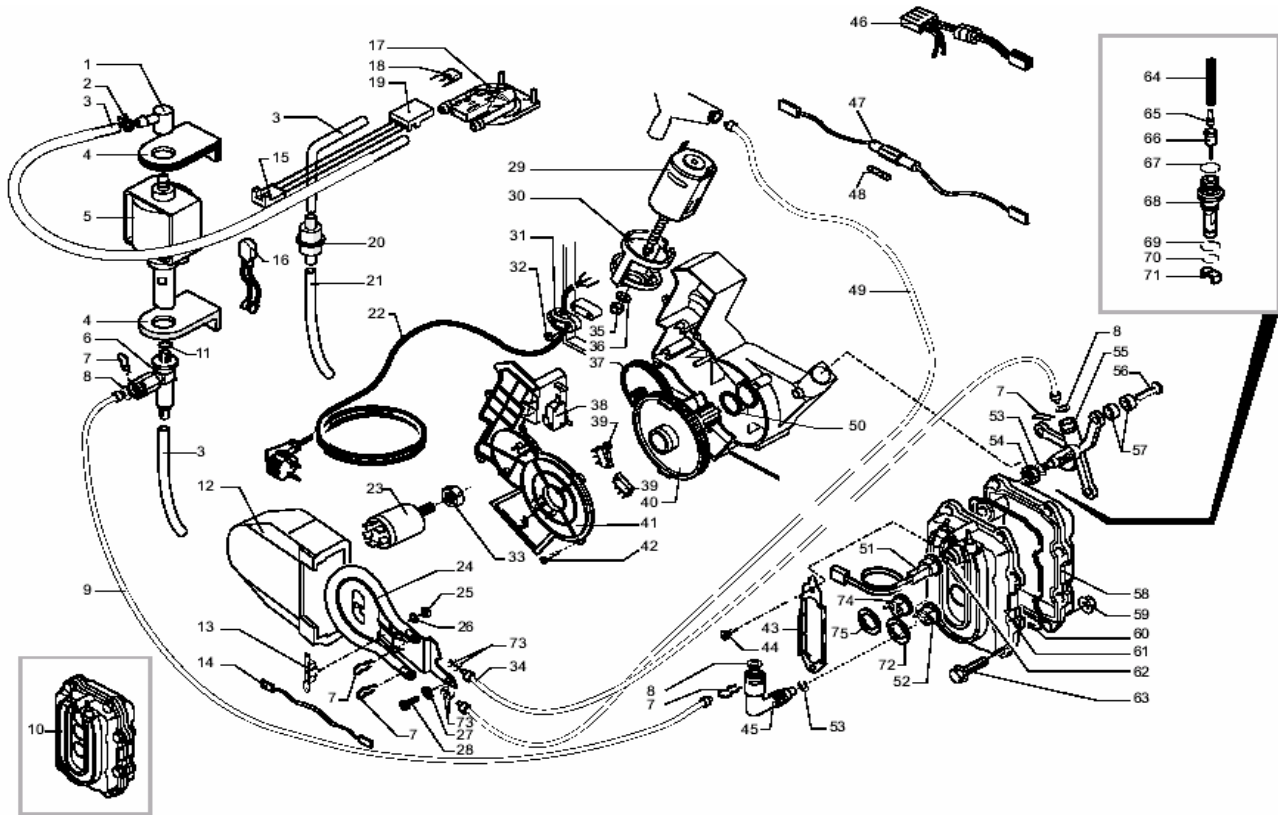

Pos.	Item#	Description
1	N/A	N/A
2	701031150	Cover, Water tank valve
3	NM05006	Gasket, Water Tank Inlet Valve
4	U109003	Screw, 3.5x9.5
5	311008820	Lid, Water Tank, Vienna Digital
6	701014150	Flange, Water tank valve
7	NM02004	O-Ring
8	11932	Screw, 2.9x19 TCTC
9	222692080	Water tank assembly, Vienna Digital
10	N/A	N/A
11	N/A	N/A
12	N/A	N/A
13	311002820	Housing, Vienna Digital
14	311004880	Dump Box, Vienna Digital
15	N/A	N/A
16	N/A	N/A
17	147622850	Foot, Black rubber, Vienna
18	228993158	Door, Vienna Digital
19	145894700	Bushing, Swivel Base
20	U109005	Screw, 3.5x16
21	NE03028	Switch, On/Off
22	145500859	Float, Vienna Digital
23	129517103	Screw, 3.5x38
24	142713780	Bean Hopper, W/ Doser Slots
25	U109001	Screw, 3.9 x 9.5 Din 7981
26	311022380	Dispensing Head Top, Vienna
27	311011380	Dispensing Head Bottom, Vienna
28	311012380	Dispensing Head Cover, Vienna
29	220380159	Swivel Base, Vienna
30	N/A	N/A
31	311009820	Lid, Bean Hopper Vienna Digital
32	9141051490	Knob, Grinder Adjustment, Vienna
33	147715659	Knob, Doser Adjustment, Vienna
34	U109029	Screw, 3.5x32 Din 7981

Pos.	Item#	Description
35	146001850	Gear, Doser Adjustment
36	146000850	Gear, Grinder Adjustment
37	9161270	Gasket, Bean Hopper
38	311010380	Grill, Drip Tray, Black, Vienna
39	311005820	Drip Tray, Vienna Digital
40	9161021150	Brew Group Key
41	127390100	Brush, Cleaning
42	129660202	Screw
43	U109005	Screw, 3.5x16
44	N/A	N/A
45	183547500	Sensor, Vienna Digital
46	181568955	PCB Main, Vienna Digital
47	N/A	N/A
48	28056763	CPU, Vienna Digital
49	224883053	Front Panel, Vienna Digital
50	175893900	Styrofoam Top Insert
51	175894000	Styrofoam Bottom Insert
52	178505000	Box, Vienna Presentation
53	165937700	Manual, Vienna Deluxe Rapid Steam
54	N/A	N/A
55	142844380	Cap, Float, Vienna Digital
56	N/A	N/A
57	147755280	Bean Hopper Guard
58	N/A	N/A
59	N/A	N/A
60	N/A	N/A