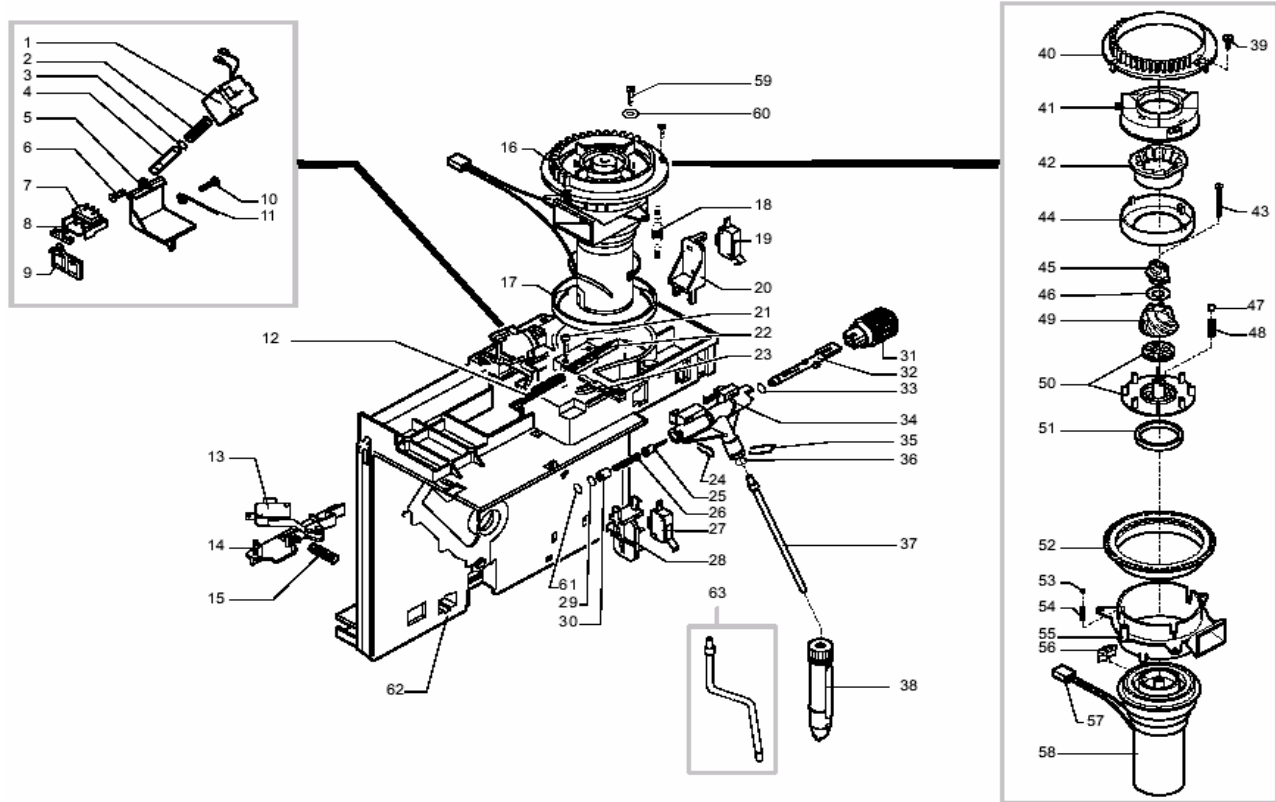

Pos.	Item#	Description
1	9129A0700F	Solenoid, Doser
2	9161044	Spring, Doser
3	U701003	Clip "C" Retainer
4	9161041	Plunger
5	N/A	N/A
6	9161076150	Hinge Pin
7	NE05017	Microswitch, Doser
8	9161072150	Support for Microswitch
9	9161073150	Balance Control Coffee Throw
10	129660202	Screw
11	N/A	N/A
12	N/A	N/A
13	NE05043	Microswitch, Dump box
14	9161202150	Switch Support
15	N/A	N/A
16	914001600F	Grinder Assembly, 120v Vienna
17	N/A	N/A
18	90001073	Antivibration for Grinder
19	NE05043	Microswitch
20	9161207150	Switch Support, Water Vienna
21	U14012	Screw, 3.5 x 12
22	N/A	N/A
23	9161122150	Lever
24	9011144	Hairpin Clip
25	9019A01	Needle Valve
26	126765317	Spring, Needle Valve
27	NE05044	Microswitch, Door, Vienna
28	N/A	N/A
29	NM02028	O-Ring 2015 Epdm
30	N/A	N/A
31	311018490	Knob, Steam Valve
32	91612050	Steam Valve, Plastic
33	140328561	O-Ring, 4.48 x 1.9
34	91612040	Valve Body, Steam
35	126764018	Spring Clip for Steam Tube
36	NM02011	O-Ring Orm 0060-20 Epdm

Pos.	Item#	Description
37	9011149	Steam Tube, Straight
38	9990002	Panarello, Black
39	129511803	Screw, 2.9 x 6.4 Din 7981
40	148650250	Grinder Adjuster Ring
41	149186150	Upper Grinder Support
42		See # 49
43	N/A	N/A
44	142844550	Upper Grind Cover
45	N/A	N/A
46	N/A	N/A
47	128610521	O-Ring Grinder
48	9141032	Spring, Pickup, Grinder
49	226473500	Upper & Lower Grind Ring Kit
50	N/A	N/A
51	9141034	O-ring, Felt, Grinder
52	9141017	Outer Ring, Grinder
53	NM06003	Grinder Ring Ball
54	N/A	N/A
55	9141043	Rubber Grinder Support
56	N/A	N/A
57	N/A	N/A
58	286851155	Grinder Motor Only, 120v Vienna
59	U019005	Screw, 3.5x16
60	U207004	Washer, 4.3x16 Uni 6592
61	140328161	O-Ring, 3.85 x 1.9 Epdm
62	N/A	N/A
63	229380908	Steam Arm, Bent