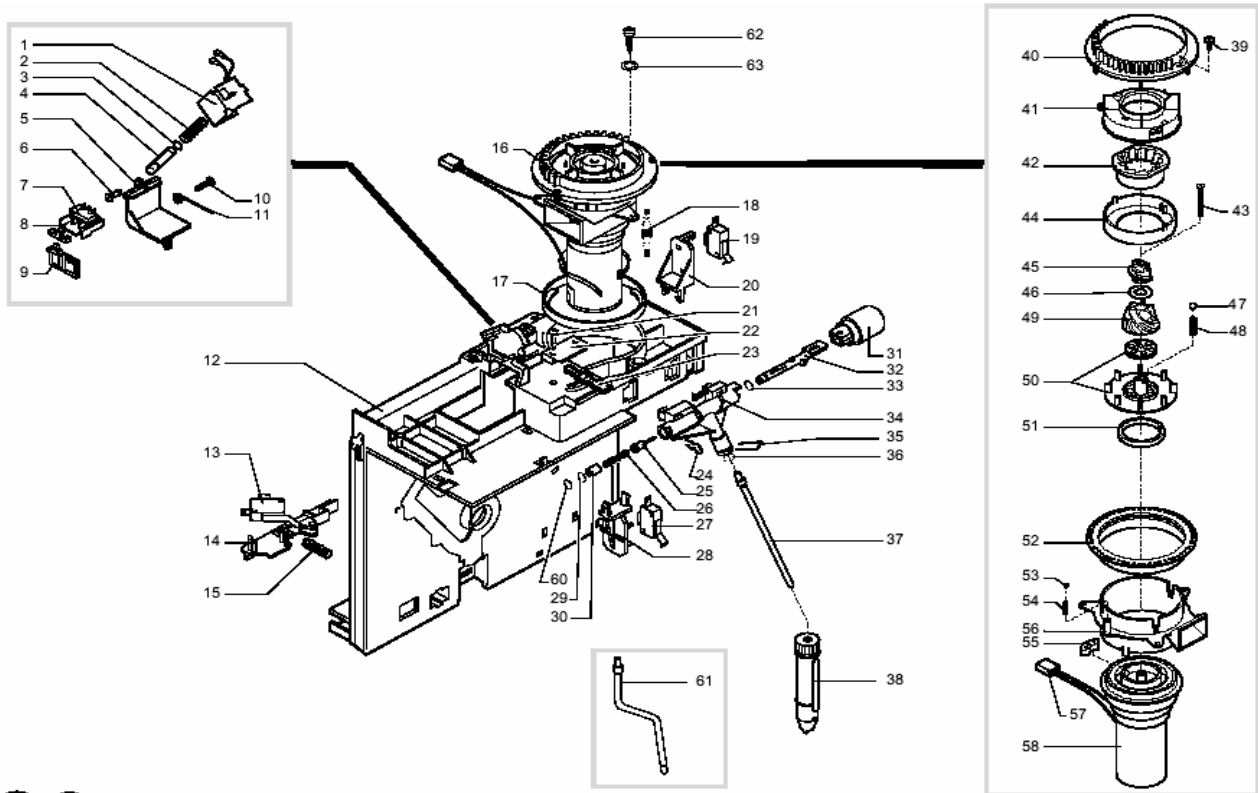

Pos.	Item#	Description
1	9129A0700F	Solenoid, Doser
2	9161044	Spring, Doser
3	U701003	Clip "C" Retainer
4	9161041	Plunger
5	N/A	N/A
6	9161076150	Hinge Pin
7	NE05017	Microswitch, Doser
8	9161072150	Support for Microswitch
9	9161073150	Balance Control Coffee Throw
10	129660202	Screw
11	N/A	N/A
12	N/A	N/A
13	NE05043	Microswitch, Dump box
14	9161202150	Switch Support
15	N/A	N/A
16	914001600F	Grinder Assembly, 120v Vienna
17	N/A	N/A
18	90001073	Antivibration for Grinder
19	NE05043	Microswitch
20	9161207150	Switch Support, Water Vienna
21	U14012	Screw, 3.5 x 12
22	N/A	N/A
23	9161122150	Lever
24	9011144	Hairpin Clip
25	9019A01	Needle Valve
26	126765317	Spring, Needle Valve
27	NE05044	Microswitch, Door, Vienna
28	N/A	N/A
29	NM02028	O-Ring 2015 Epdm
30	N/A	N/A
31	311018490	Knob, Steam Valve
32	91612050	Steam Valve, Plastic
33	140328561	O-Ring, 4.48 x 1.9
34	91612040	Valve Body, Steam
35	126764018	Spring Clip for Steam Tube
36	NM02011	O-Ring Orm 0060-20 Epdm

Pos.	Item#	Description
37	9011149	Steam Tube, Straight
38	9990002	Panarello, Black
39	129511803	Screw, 2.9 x 6.4 Din 7981
40	148650250	Grinder Adjuster Ring
41	149186150	Upper Grinder Support
42		See # 49
43	N/A	N/A
44	142844550	Upper Grind Cover
45	N/A	N/A
46	N/A	N/A
47	128610521	O-Ring Grinder
48	9141032	Spring, Pickup, Grinder
49	226473500	Upper & Lower Grind Ring Kit
50	N/A	N/A
51	9141034	O-ring, Felt, Grinder
52	9141017	Outer Ring, Grinder
53	NM06003	Grinder Ring Ball
54	N/A	N/A
55	9141043	Rubber Grinder Support
56	N/A	N/A
57	N/A	N/A
58	286851155	Grinder Motor Only, 120v Vienna
60	140328161	O-Ring 3.85 x 1.9 Epdm
61	229380908	Steam Arm, Bent
62	U109005	Screw, 3.5x16
63	U207004	Washer, 4.3x16 Uni 6592