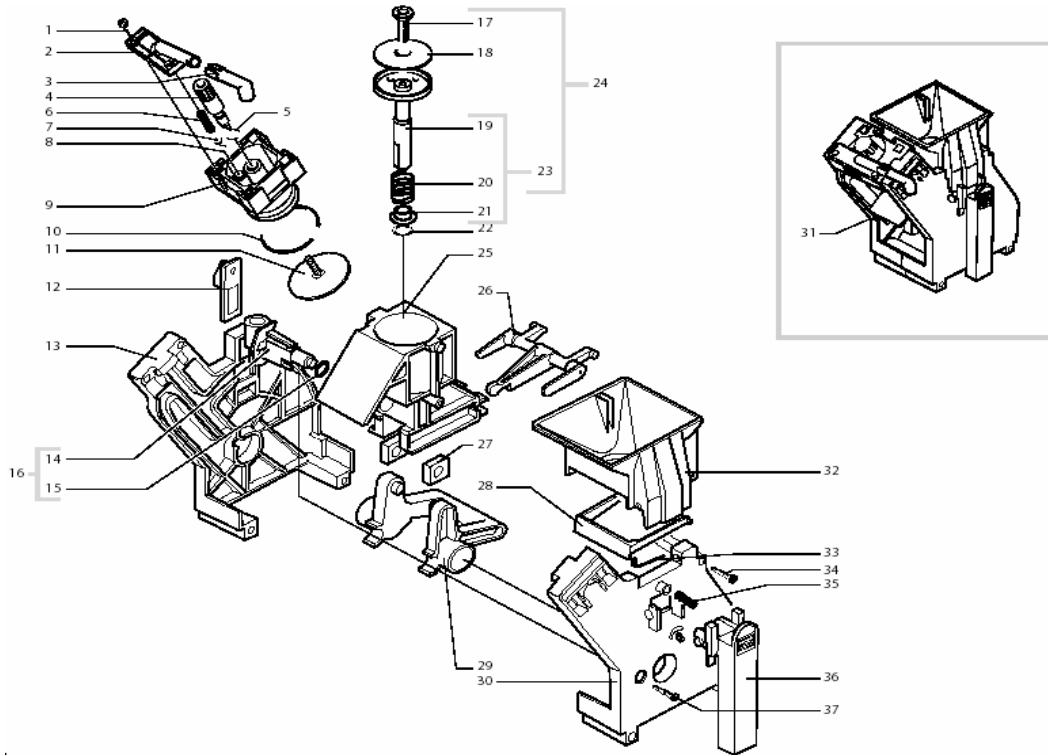

Pos.	Item#	Description
1	N/A	N/A
2	311024150	Brew Group Outlet Flange
3	311023150	Brew Group Outlet Elbow
4	0701R05150	Thumbscrew
5	NM02006	O-Ring, R5 Epdm
6	9161222	Spring, Brew group
7	9991168	Ball valve, Glass
8	NM01005	O-Ring, 0080-15 Silicone
9	9161193150	Piston, Tamp, Brew Group
10	NM01044	O-Ring, Orange
11	9161212	Filter Screen, Upper, 35.8
12	9161067150	Tab, Brew Group Switch
13	N/A	N/A
14	9161064150	Coupling, Water inlet
15	140321861	O-Ring 2025
16	N/A	N/A
17	U044012	Screw, Lower Filter Screen
18	9161167	Filter Screen, Lower, 35.8
19	9161210150	Piston, Brew Group
20	N/A	N/A
21	N/A	N/A
22	NM02018	O-Ring, Brew group Piston
23	N/A	N/A
24	N/A	N/A
25	N/A	N/A
26	9161065150	Connecting Rod, Brew Group
27	N/A	N/A
28	N/A	N/A
29	N/A	N/A
30	N/A	N/A
31	9160027150	Brew Group Assy, w/o outlet elbow
32	N/A	N/A
33	N/A	N/A

Pos.	Item#	Description
34	N/A	N/A
35	9161045	Spring, Brew Group Chute
36	9161069150	Handle, Brew Group
37	11932	Screw, 2.9x19 TCTC