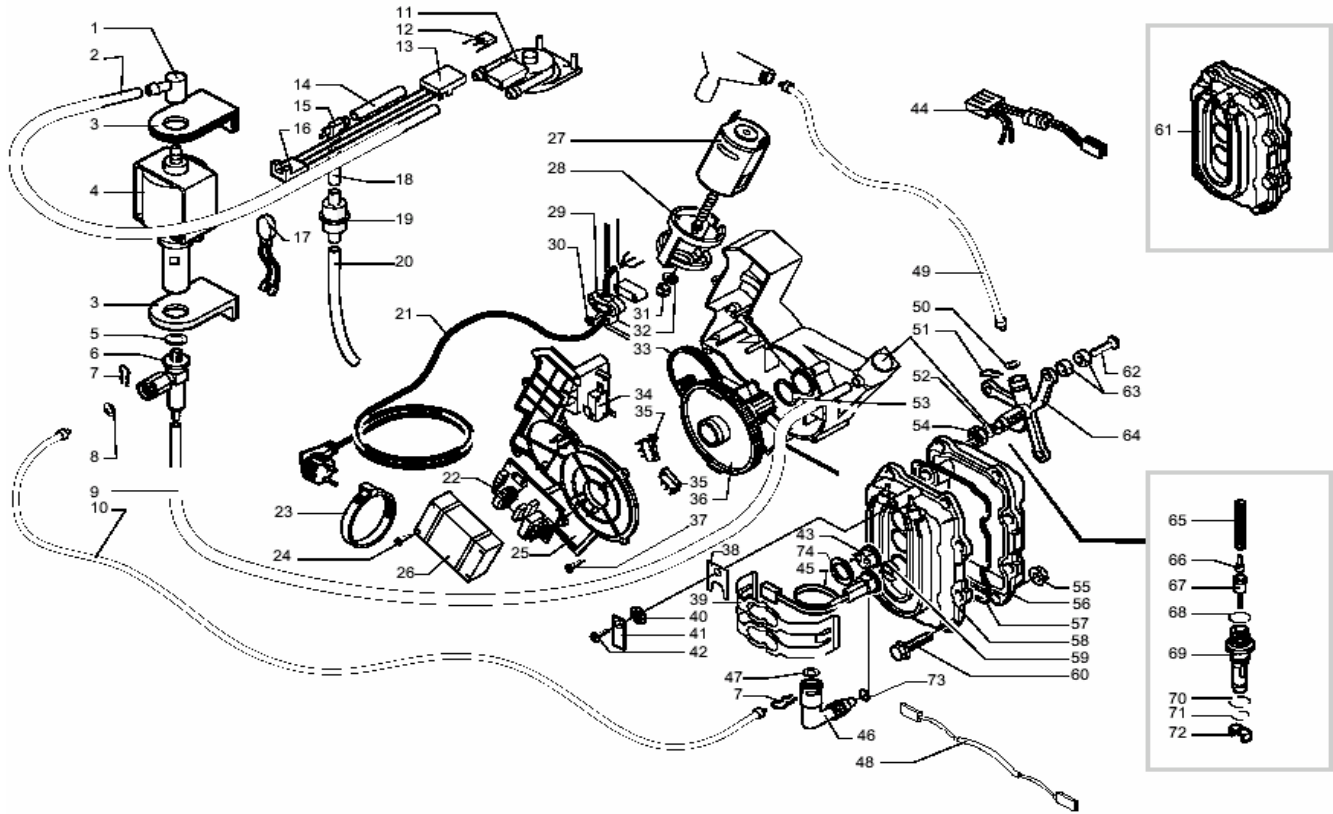

Pos.	Item#	Description
1	N/A	N/A
2	701031150	Cover, Water tank valve
3	NM05006	Gasket, Water Tank Inlet Valve
4	U109003	Screw, 3.5x9.5
5	701014150	Flange, Water tank valve
6	NM02004	O-Ring
7	L311009380	Lid, Water Tank, Vienna Black
8	11932	Screw, 2.9x19 TCTC
9	0311A05230	Water tank assembly
10	N/A	N/A
11	N/A	N/A
12	N/A	N/A
13	222480353	Housing, Vienna Black
14	311004380	Dump Box, Vienna Black
15	N/A	N/A
16	N/A	N/A
17	147622850	Foot, Black rubber, Vienna
18	N/A	N/A
19	129517103	Screw, 3.5 x 38
20	222711780	Bean Hopper, Vienna NO Doser
21	U109011	Screw, 3.5 x 9.5 Din 7981
22	311022380	Dispensing Head Top, Vienna
23	311011380	Dispensing Head Bottom, Vienna
24	311012380	Dispensing Head Cover, Vienna
25	311008380	Lid, Bean Hopper, Vienna Black
26	9141051490	Knob, Grinder Adjustment, Vienna
27	N/A	N/A
28	146000850	Gear, Grinder Adjustment
29	9161270	Gasket, Bean Hopper
30	311010490	Grill, Drip Tray, Vienna Black
31	311005380	Drip Tray, Vienna Black
32	N/A	N/A
33	U109011	Screw, 3.5 x 9.5 Din 7981
34	N/A	N/A

Pos.	Item#	Description
35	311015490	Switch Cover, Brew/Steam
36	186076255	Switch Off/On, Vienna
37	181565555	PCB Main, Vienna Black
38	129660202	Screw
39	311014490	Switch Cover, On/Off, Vienna
40	311026380	Touch Panel Housing, Vienna Black
41	311016490	Drink Level Knob, Vienna
42	175893900	Styrofoam Insert, Top, Vienna
43	175894000	Styrofoam Insert, Bottom, Vienna
44	178505000	Display Box
45	9161021150	Brew Group Key
46	127390100	Brush, Cleaning
47	N/A	N/A
48	NE05043	Microswitch
49	N/A	N/A
50	145850100	Gasket, Front Panel, Vienna
51	222480353	Housing, Vienna Black
52	311951	Manual, Vienna Black
53	147755280	Bean Hopper Guard
54	N/A	N/A
55	90001004	O-Ring, 0019-10