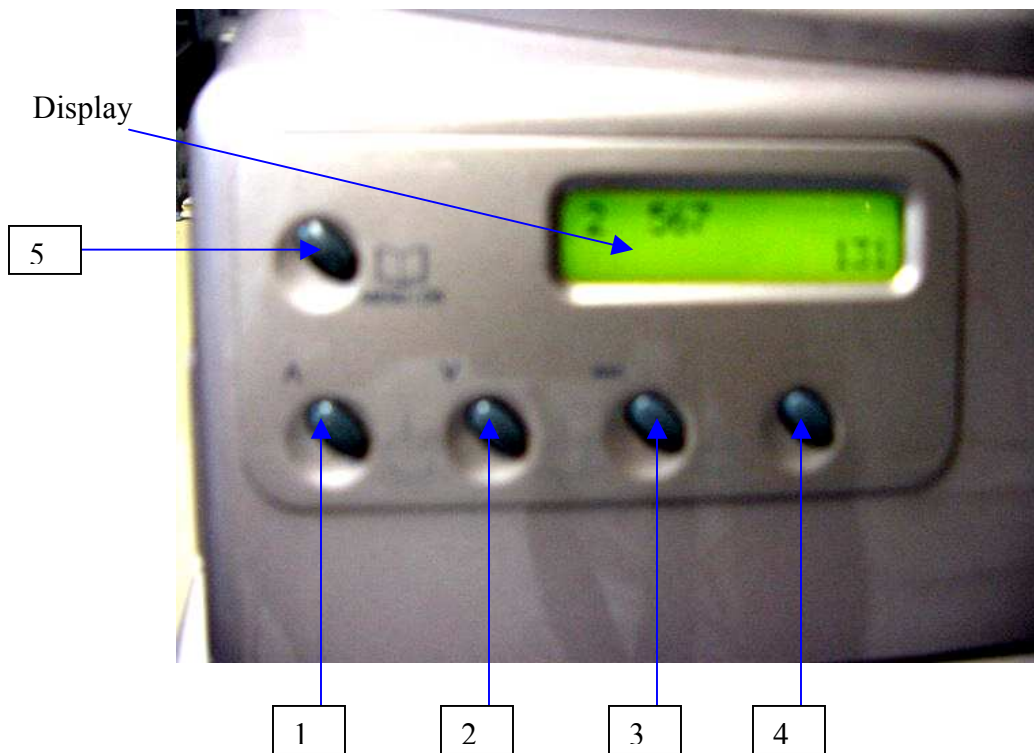

## Test program VIENNA DIGITAL

In test program it very easy to locate the broken parts and the time to adjust it becomes lesser.  
To enter the test program the machine has to be turned OFF.

For entering in the test program push the following key's

Push at the same time the key's 5 and 3 and hold them, turn ON machine by the main switch on back the machine.  
Remaining in this position the display is indicating the version of the software.  
Let go OFF the key's. Now the machine is in test program.

Rotation clockwise of the gear motor	Key 2	<p>Check the right rotation clockwise of the gear motor by checking also the end position.</p> <p>When the gear motor is in home position, on the display it will appear number 2. Check also that the gear motor isn't noisy.</p>
Function of the grinder	Key 3	<p>Check the right function of the coffee grinder and that it is rotating clockwise. Check the noise of the coffee grinder.</p> <p>When the doser is full, the coffee grinder stops, and on the display appears N° 3.</p>
Opening of the doser	Key 4	<p>Check the right opening of the doser. Check that the doser isn't noisy.</p>
Function of the pump	Key's 5 + 3	<p>Check the right function of the pump. First turn the steam knob on, and then push the key's 5 and 3 on same time. Confirm the noise of the pump. On the display the impulses of the flow meter has to rise up to 42</p>
Temperature of the boilers	Key's 5 + 4	<p>Check temperature of the boilers. Push key's 5 and 4 and hold, on screen shows up the actual temperature of the boilers.</p>
Absorbing big resistance coffee boiler	Key's 5 + 2	<p>Check that the big resistance of the coffee boiler is absorbing.</p>
Exit the test program	The main switch	<p>Turn OFF the machine and then turn it ON again.</p>