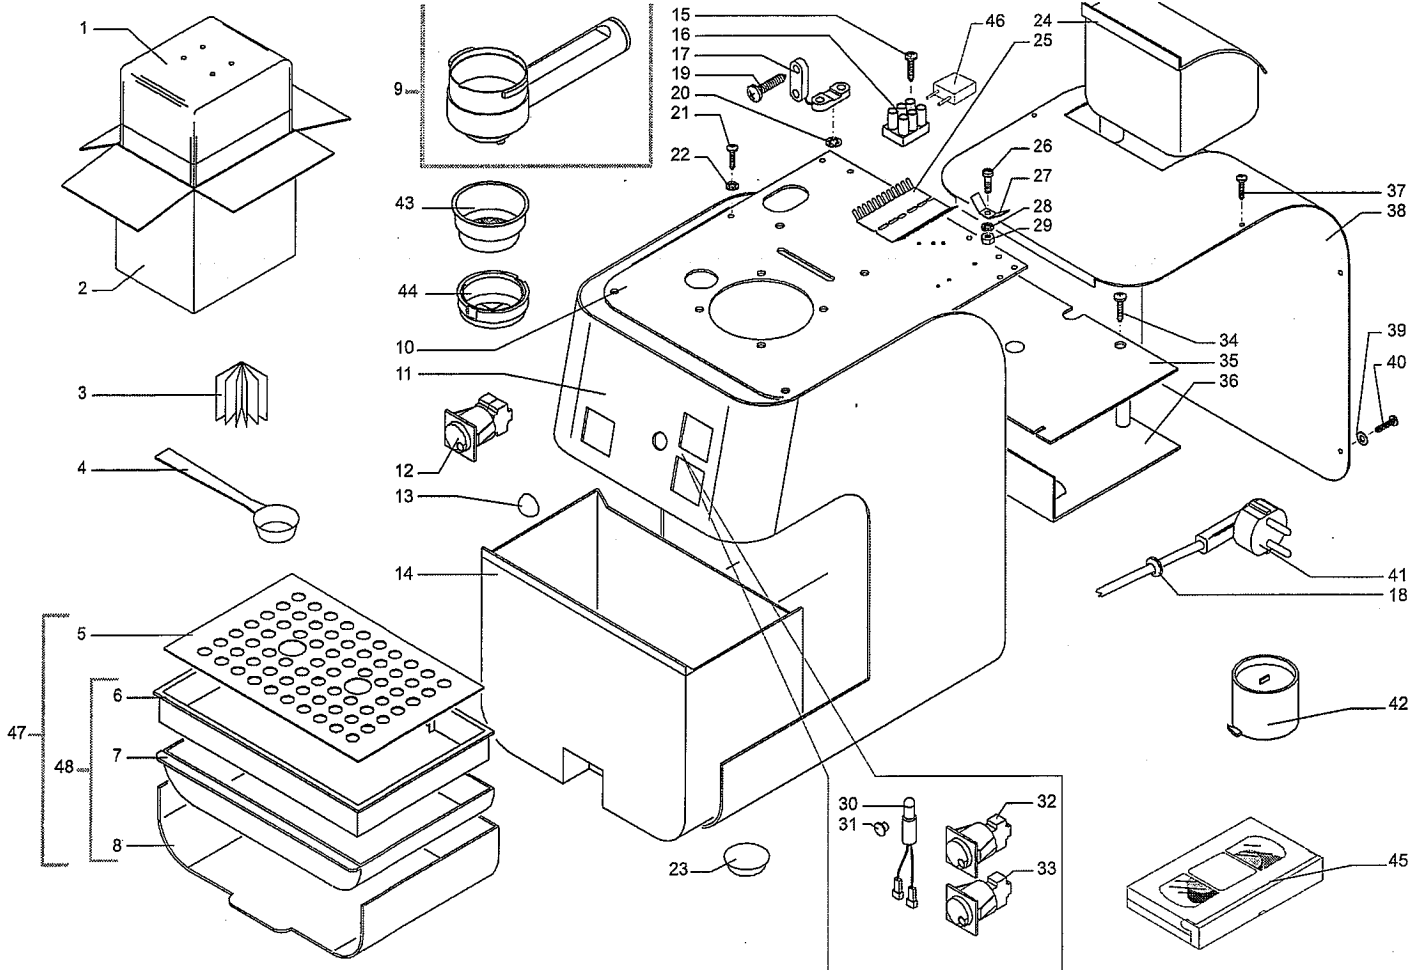

STARBUCKS

SIN 025RX

Rev. 00 - 22/03/07

TAVOLA 2/2

STARBUCKS SIN 006

Cod. 7 1 41

POS	CODICE	DESCRIZIONE	NOTE
01	178690700	Polystyrene box	
02	178558500	Starbucks lithographed box	
03	165932800	Starbucks instruction book	
04	146680159	Grey measure R/7016 for coffee	
05	125740921	Grid	
06	149640862	Tank for water recovery	Grey
	149640847	Tank for water recovery	Black
07	142600362	Grey box	
	142600347	Black box	
08	149180862	Recovery tank support	
	149180847	Black recovery tank support	
09	226552008	Rapporto filter holder with chromium-plated cap	
10	227540530	Boiler support white plate	
	227540547	Boiler support black plate	
11	222387421	Stainless Star. Barista body screened Black	
	222387430	White Star. Barista body screened Grey	
	222387447	Black Star. Barista body screened White	
	222387442	Blue Star. Barista body screened White	
	222387415	Green Star. Barista body screened White	
	222387440	Gold Star. Barista body screened Black	
	222387450	White Star. Barista body screened Black	
	222387495	Yellow Star. Barista body screened Black	
	222387498	Copper Star. Barista body screened Black	
	222387460	Grey Star. Barista body screened Black	
	222387443	Blue Navy Star. Barista body screened Silver	
	222387410	Red Star. Barista body screened Black	
	222387422	Cream Ral1015 Star. Barista Body	
	222387419	Photoengraved Barista body screened	
	222389030	White body painted Proteo Arte	
12	186052450	Black double-pole switch Rold 81185	100 V - 120 V
	186051450	Black double-pole switch Rold 81190	230 V
13	147620700	Adhesive foot	
14	222680780	Water tank screened Max	
	222680480	Water tank screened Starbucks Barista	
	222680680	Water tank screened Starbucks W.W.W.	
15	129513203	Self-tap. screw 2.9 x 15.9 DIN 7981 Nickel-pl.	
16	186801400	Three-way terminal board	
17	188600550	Black cable fastener	
18	187640500	Fair lead AB/6 75 Shore	
19	129513203	Self-tap. screw 2.9 x 15.9 DIN 7981 Nickel-pl.	
20	128210200	Lock washer for d=2	
21	129511803	Self-tap. screw 2.9 x 6.4 DIN 7981 Nickel-pl.	
22	128310304	Washer 3 UNI 3703	
23	147620500	Black adhesive foot d=20 H=6.4	
24	142860162	Funnel for tank filling	Grey