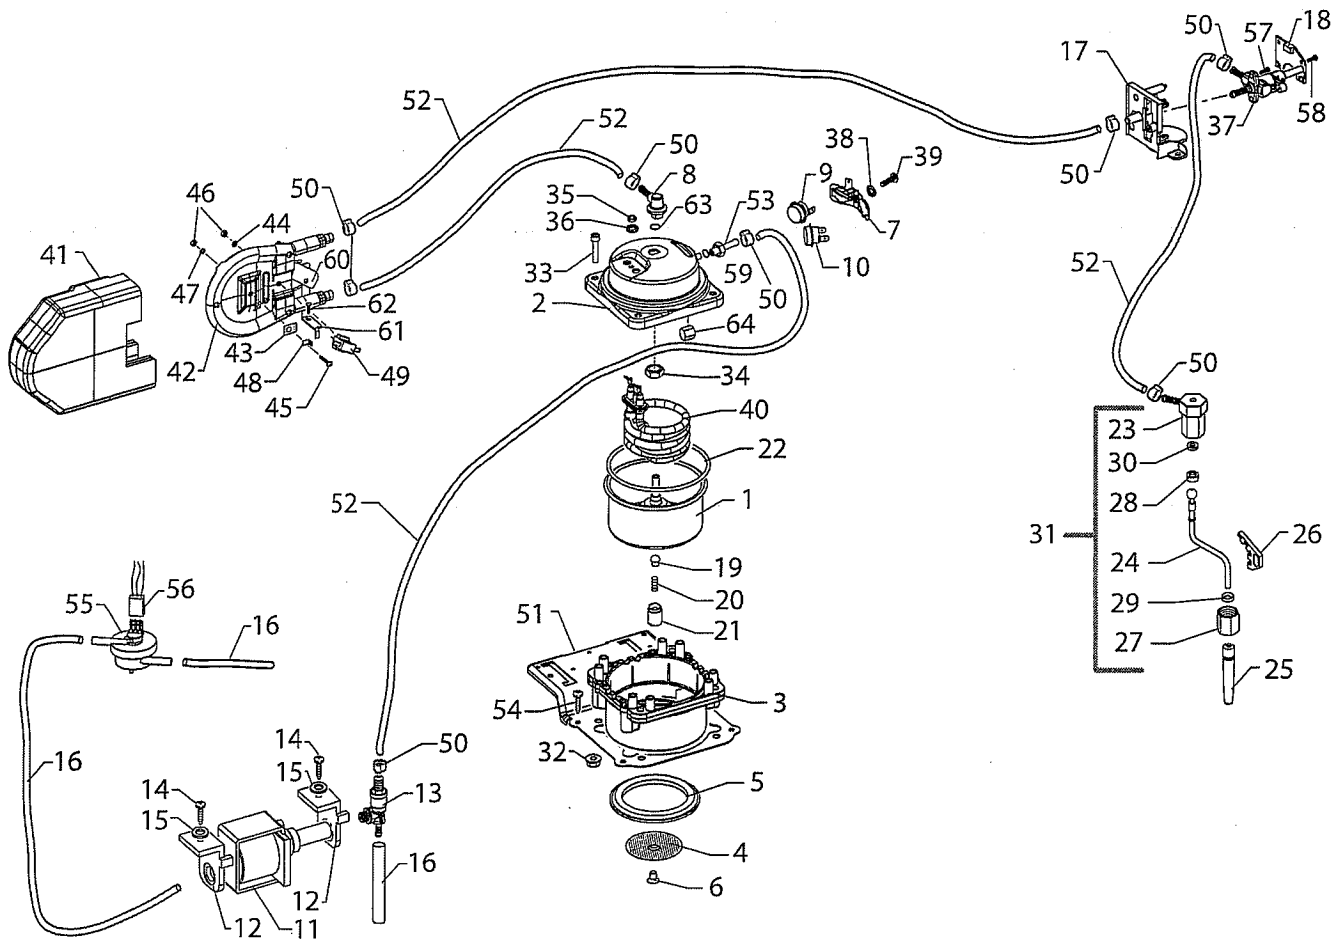

STARBUCKS

SIN 025RX

Cod. 10001524

POS	CODE	DESCRIPTION	NOTE	POS	CODE	DESCRIPTION	NOTE
01	11004588	SS.LOWER BOILER CASING NEWGEN/BASE AS.		42	11004556	HEATING-ELEMENT BLECKMAN 120V 1000W	
02	11001462	STAINL.STEEL UPPER BOILER CASING NEWG.		43	127535319	GALV/STEEL THERMAL FUSE FIXING PLATE	
03	11007136	FILTERH.RETAIN.RING SS.BOILER NEWGEN S/S		44	128310404	WASHER UNI 8842 A4 BURNISHED	
04	11001471	PERCOLATOR DE=49,5 SS BOILER NEWGEN		45	129823802	TCB SCREW M4X8 UNI 7687 ZNP	
05	11004543	FILTERHOLD.SEAL SS.BOILER NEWGEN/BASE		46	U302.003	nut HEXAGONAL M4 UNI 5588	
06	D17987-5X81	SCREW TSP M5X8 UNI 7688 DIN 965 INOX		47	128420102	GALV.ELASTIC WASHER UNI 1751 B4	
07	11000994	THERMOST.FIXER SPRING SS.BOILER NEWGEN		48	NE15.026	MALE TONGUE 45° 6,3 D.5,2	
08	11005754	BRASS/NIKELED CONNECTOR FOR BOIL. P236		49	189428300	THERMOSTAT 175° INTERCONTR.161471002	
09	12000160	THERMOSTAT 95° US-622AXTDNO		50	12000361	OETIKER CLAMP D=9 16702491	
10	189428600	THERMOSTAT 175° 1NT-08L-5125		51	11005070	STEEL BOILER SUPPORT P236	
11	12000142	ULKA PUMP EP5/S 120V-60HZ		52	16000190	4,2X8,2 SILICON TUBE IN ROLL	
12	149181550	PUMP SUPPORT TYPE ULKA		53	11000998	BRASS FAUCET CONNECTOR SS BOILER	
13	11001007	BLACK VALVE SS.NEWGEN BOILER ASSY.		54	129573402	SCREW TAPT M4X10 DIN 7985 GALV	
14	U109.013	screw AUT.TCB 3,5X13 DIN 7981 C		55	12000666	TURBINE 932-8521/180 ASSY.	
15	U207.004	PLAIN WASHER 4,3X16 UNI 6592 GAL		56	11005616	3POLES CONNECTOR TURBINE P236 UL	
16	JS01.022	SILICONE TUBE 5X10 60 SHORE IN ROLL		57	129912202	SCREW TCB TORX T10 3X12 UNI 9786 ZN	
17	11005017	NEUTRAL FAUCET SUPPORT P236		58	129912702	SCREW PT TORX 3X10 WN 1411 GALVANIZ	
18	4332061000	CARD TAP STEAM		59	140320662	OR 106 IN SILICONE	
19	EF0012	SEAL FOR VALVE		60	129025002	BRACKET BOILER SMART SUPPORT	
20	EF0013	SPRING FOR BOILER VALVE		61	11006754	STEEL SUPPORT BLECKM.RESISTANCE P236	
21	11000996	BRASS VALVE HOLD SCREW SS.BOILER NEWG.		62	U110.003	screw AUT.TCB 3,5X9,5 DIN 7981 F	
22	12000087	OR METRIC 0850-30 IN SILICONE		63	140323062	OR 2043 IN SILICONE	
23	11005755	BRASS/NIKEL. CONNEC.FOR STEAM TUBE P236		64	11001000	BRASS NOZZLE SS.BOILER NEWGEN	
24	11005562	ST.STEEL STEAM TUBE P236 ASSY.					
25	227431321	PANNARELLO ASS.G100 STAINLESS STEEL					
26	149182250	STEAM TUBE SOCKET BLACK					
27	123450308	SELF-LOCK NUT H=21 STEAM TUBE+SPHER					
28	148620100	UPPER SEMISPHERE SEAL					
29	148620200	LO. SEMISPHERE SEAL					
30	145840365	SEAL FOR ARTICULA. STEAM TUBE					
31	11005778	STEAM TUBE P236 ASSY.					
32	123270102	NUT M6 FLANGED TOOTHED BASE GALV					
33	U023.022	screw TCEI M6,0X30 UNI 5931					
34	123390109	NUT 1/8 GAS H=6 CH=14 BRASS/NIKEL					
35	11001465	BRASS NUT FOR STAINL.STEEL NEWGEN BOIL.					
36	128310402	WASHER UNI 8842 A4 GALV,					
37	11005746	COCK WITH CAM + MAGNET					
38	128310304	WASHER UNI 8842 A3 BURNISHED					
39	129821402	TCB SCREW M3X4 UNI 7687 ZNP					
40	11004509	HEAT ELEMENT SS.BOILER NEWGEN	120V-1000W				
41	147755900	HEAT.ELEMENT PROTECTION BLECKMANN					

STARBUCKS

SIN 025RX

Rev. 00 - 22/03/07

TAVOLA 2/2