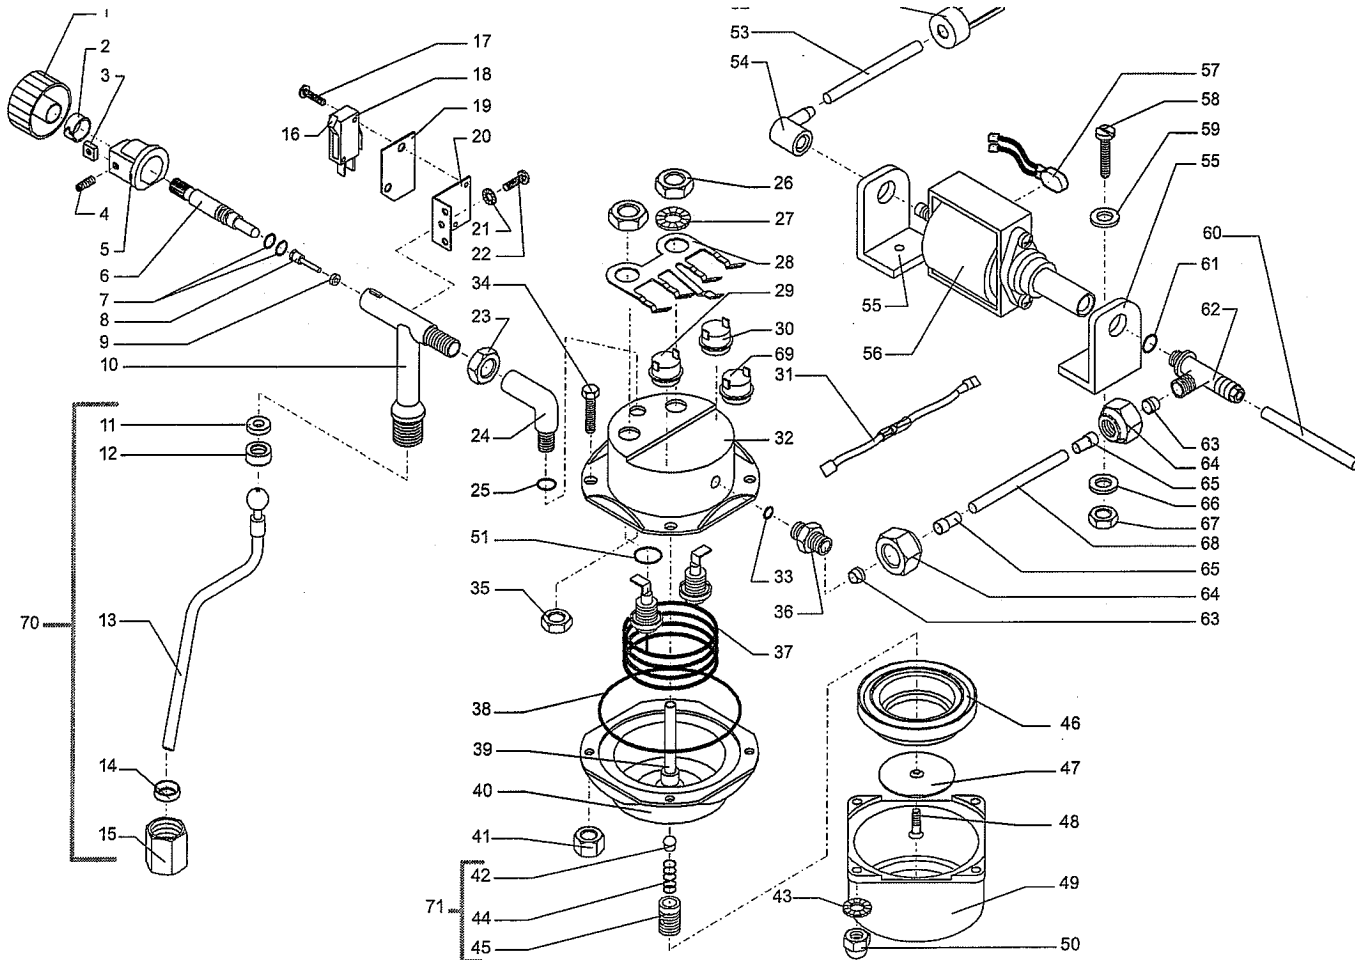

STARBUCKS SIN 006

Cod. 7 1 41

POS	CODICE	DESCRIZIONE	NOTE
01	147710362	Knob for rod	Grey
	147710350	Knob for rod	Black
02	120460204	Quick coupling	
03	123451900	Square nut M4 (8 x 8 x 4)	
04	125580104	STEI Screw M4 x 8 UNI 5929 Burnished	
05	142200350	Cam for tap rod	
06	120640620	Tap rod	
07	140321461	OR 2018	
08	128870420	Piston for water passage	
09	145842664	Gasket	
10	128452403	Br./Nik. tap of inox boiler 120 V	
11	145840365	Viton gasket	
12	148620100	Seal upper half-ball	
13	129372208	Chrome-plated steam pipe	
14	148620200	Seal lower half-ball	
15	123450308	Steam pipe stop nut	
16	126310200	Lever for Crouzet 161 F (79218581)	
17	129513203	Self-tapping screw 2.9 x 15.9 DIN 7981	
18	186701500	Micro-switch 83161. 1 IW3	
19	182580100	Insulating carton for micro-switch	
20	129180802	Micro-switch supporting plate	
21	128310404	Washer UNI 8842A4	
22	129823802	TCB Screw x 8 UNI 7687	
23	123390420	Nut 1/8" H=4.5	
24	227910200	90° union Nickel-plated	
25	140323062	Silicone OR 2043	
26	123452000	Nut M12 x 1.25 H=4.5	
27	128311204	Washer UNI 8843 A12 Burnished	
28	126833921	Spring retaining 2 thermost. + ground	100 V - 120 V
	126836321	Spring retaining 3 thermost. + ground	230 V
29	189422000	95° Thermostat 1NT-01L-0036	
30	189425100	127° Thermostat 1NT-01L-0499	
31	183402262	Thermal fuse	120 V
32	122902121	Stainless steel boiler upper body	
33	140320762	Silicone OR 108	
34	129680802	TE Screw M5 x 20 built-in ZNP washer	
35	123390109	Nut 1/8 gas	
36	127960903	Nick. straight union for boiler	120 V
37	188150151	Resistance with Nick.terminals	100 V
	188150154	Resistance with Nick.terminals	230 V
	188150358	Resistance with Nick.terminals	230 V
38	140322962	Silicone OR 176