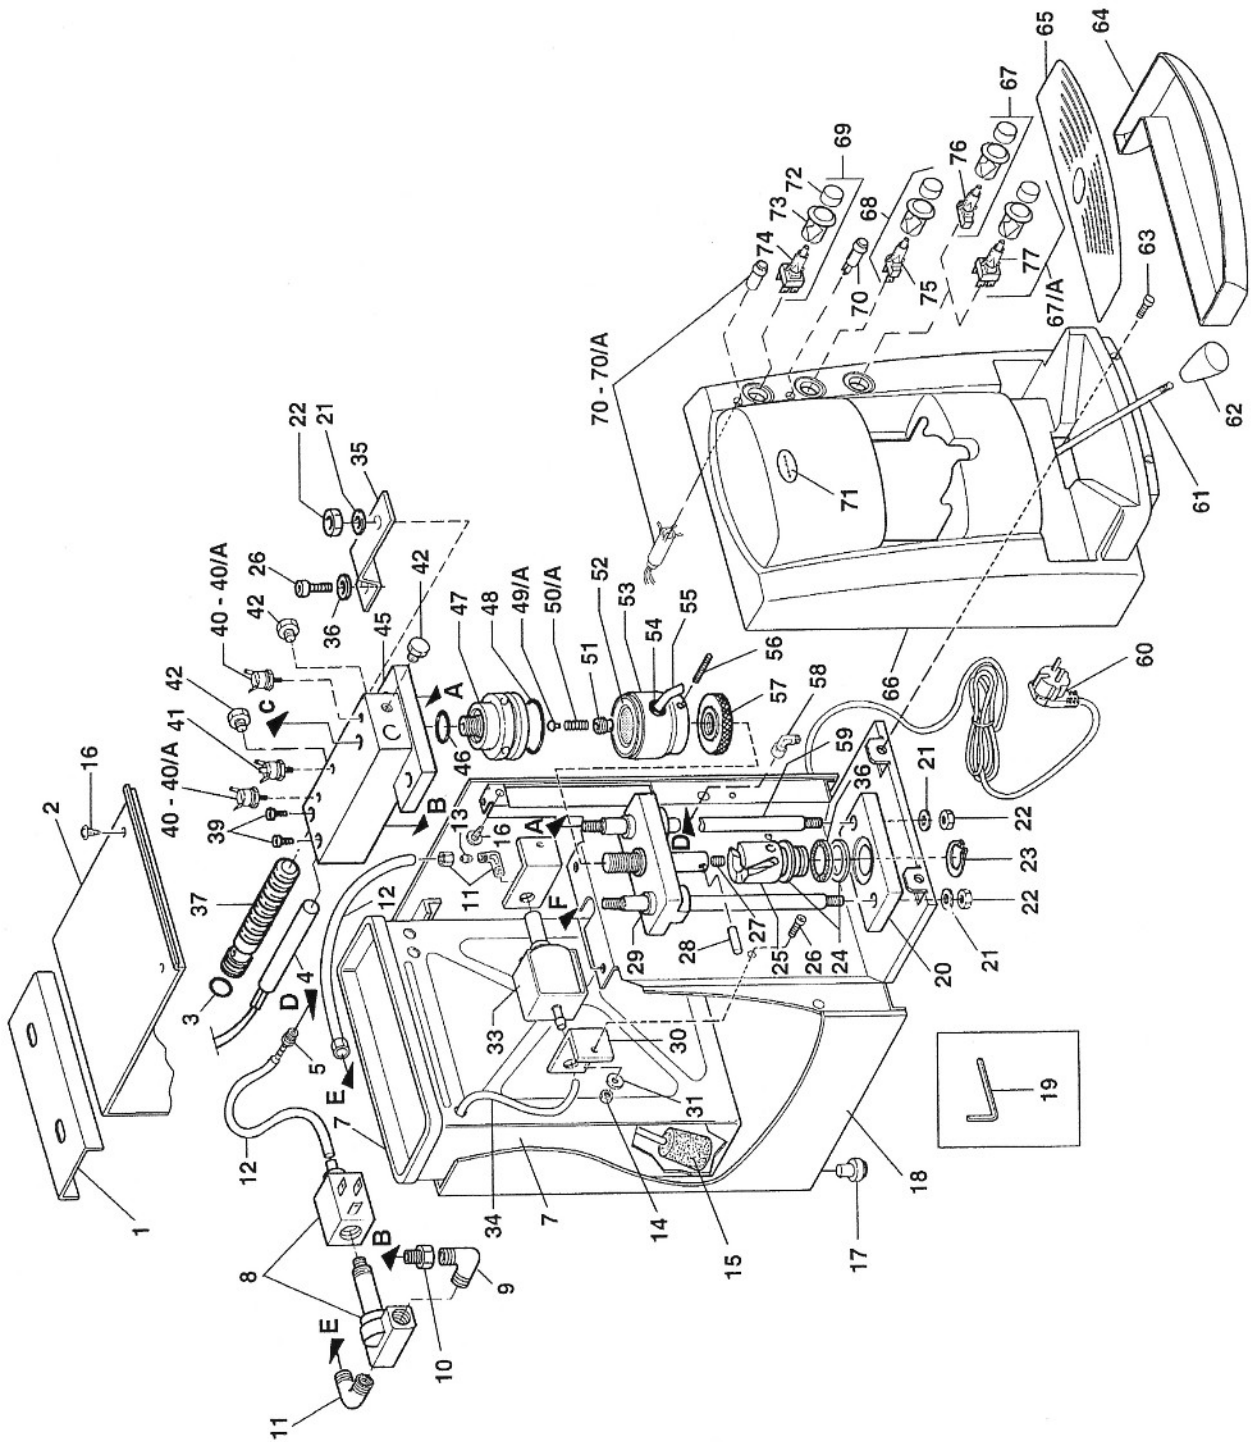

DIVISIONE

SPARE PARTS

Catalogo ricambi per *Spare parts catalogue for* **NUVOLA**

REV. 00-121-04-01 UK

Stabilimento / Factory:

ZOLA PREDOSA (Bo) Italy - Via Morazzo, 2. Tel. 051-75.56.68 (4 linee r.a.) - Fax 051-75.59.48

E-mail: info@grimac.net - web site: www.grimac.it

Series NUVOLA

ITEM	CODE	DESCRIPTION
1	MG506	NUVOLA UPPER MOBILE PANEL
2	MG505	NUVOLA FIXED UPPER PANEL
3	MG701	EXCHANGER VYTON O-RING
4	MG353 MG359	CARTRIDGE HEATING ELEMENT 500W 230V CARTRIDGE HEATING ELEMENT 500W 110V
5	MG163	1/8 RUBBER BUFFER HOLDER 0.6
7	MG018	3 LT. TANK
8	MG355 MG374	3-WAY SOLENOID VALVE 220 V 3-WAY SOLENOID VALVE V110/UL
9	MG702	1/8 M 1/8 M ELBOW
10	MG269	1/8 ADAPTOR x 1/8 BOILER
11	MG276	L-SHAPED UNION WITH 1/8 - 6 NOSE
12	MG155	SILICONE PIPE 7x4
13	MG277	STIFFENING SLEEVE 6x4
14	MG703	UNI 5587 FE P.G. 5 ZNT NUT
15	MG180/1	WATER OVER/SIZED SOFTNER
16	MG118	SELF-TAPPING SCREW - UNI 6954 3,5x9,5
17	MG704	RUBBER FOOT
18	MG500	PAINTED NUVOLA FRAME ASSEMBLY
20	MG057	LOWER ALUMINIUM FIXED SUPPORT
21	MG705	UNI 6593 8x24 BURNISHED WASHER
22	MG166	M8 LOW NUT SPANNER 13 - UNI 5589 FE P.G. 8 ZNT
23	MG245	STAINLESS STEEL E 25 SNAP RING
24	MG192/1	THRUST BEARING FIFTH WHEEL 25X42X1
25	MG55/1	BRASS CAMS
26	MG706	UNI 5931 M5x16/88 TCCE SCREW
27	MG244	BLACK DOWEL M6x10 STEI - UNI 5923 - 12.9
28	MG243	HARDENED PARALLEL PIN - DIN 6325 - 8X45
29	MG056	UPPER ALUMINIUM MOBILE SUPPORT CHANGED
30	MG225	L-SHAPED VIBRATION-DAMPING
31	MG143	5x20x1.5 WASHER