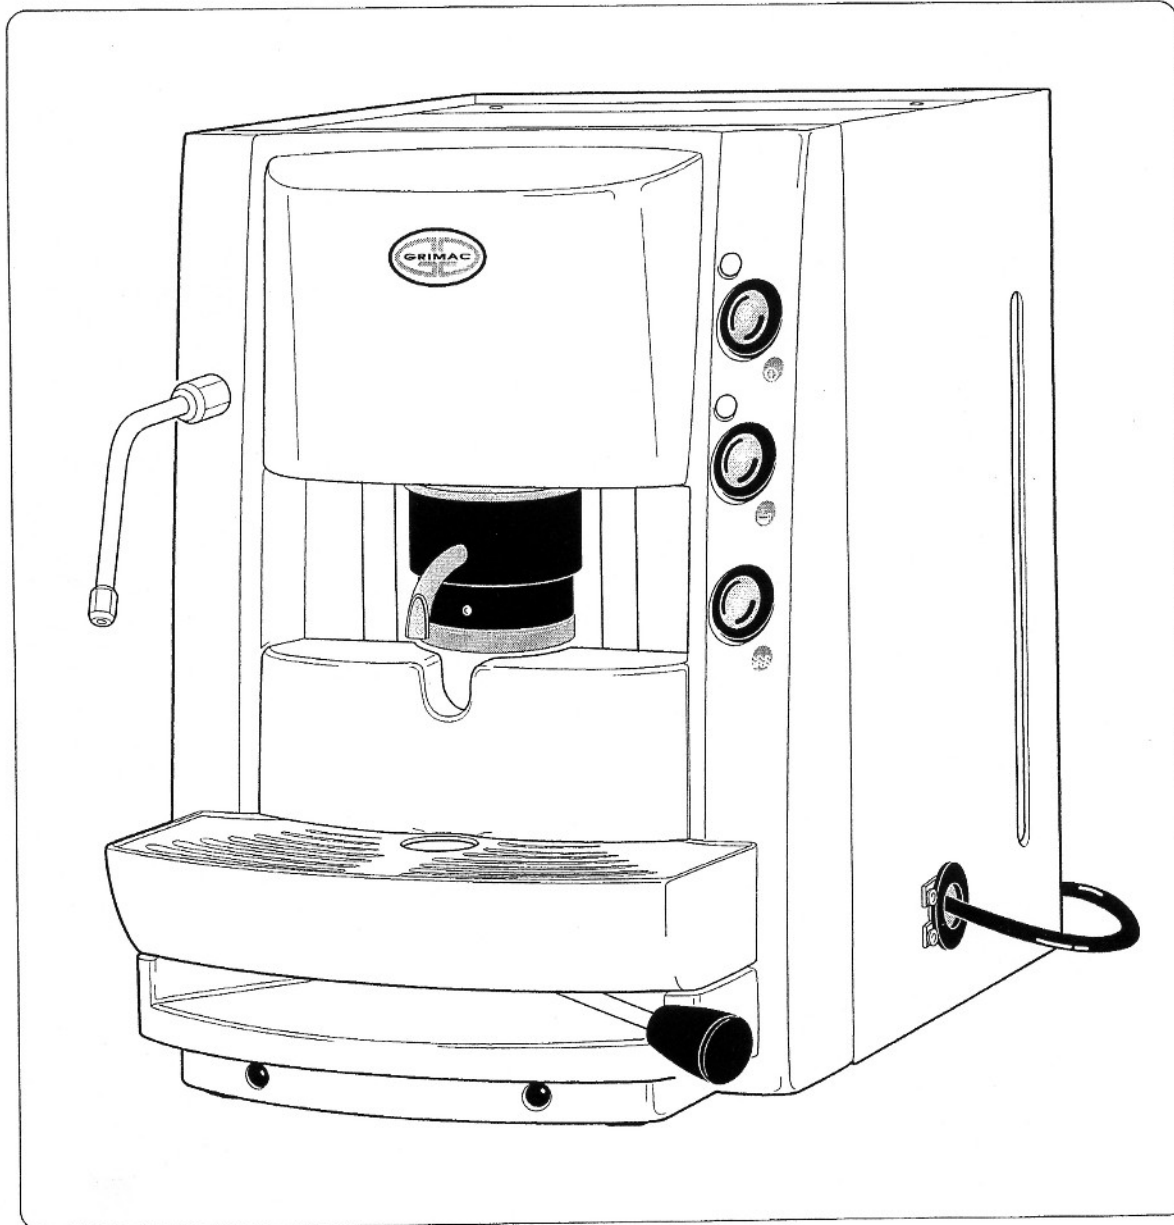

DIVISIONE

SPARE PARTS

Catalogo ricambi per *Spare parts catalogue for* **NUVOLA**

REV. 00-121-04-01 UK

Stabilimento / Factory:

ZOLA PREDOSA (Bo) Italy - Via Morazzo, 2. Tel. 051-75.56.68 (4 linee r.a.) - Fax 051-75.59.48

E-mail: info@grimac.net - web site: www.grimac.it

Series NUVOLA

ITEM	CODE	DESCRIPTION
1	MG506	NUVOLA UPPER MOBILE PANEL
2	MG505	NUVOLA FIXED UPPER PANEL
3	MG701	EXCHANGER VYTON O-RING
4	MG353 MG359	CARTRIDGE HEATING ELEMENT 500W 230V CARTRIDGE HEATING ELEMENT 500W 110V
5	MG163	1/8 RUBBER BUFFER HOLDER 0.6
7	MG018	3 LT. TANK
8	MG355 MG374	3-WAY SOLENOID VALVE 220 V 3-WAY SOLENOID VALVE V110/UL
9	MG702	1/8 M 1/8 M ELBOW
10	MG269	1/8 ADAPTOR x 1/8 BOILER
11	MG276	L-SHAPED UNION WITH 1/8 - 6 NOSE
12	MG155	SILICONE PIPE 7x4
13	MG277	STIFFENING SLEEVE 6x4
14	MG703	UNI 5587 FE P.G. 5 ZNT NUT
15	MG180/1	WATER OVER/SIZED SOFTNER
16	MG118	SELF-TAPPING SCREW - UNI 6954 3,5x9,5
17	MG704	RUBBER FOOT
18	MG500	PAINTED NUVOLA FRAME ASSEMBLY
20	MG057	LOWER ALUMINIUM FIXED SUPPORT
21	MG705	UNI 6593 8x24 BURNISHED WASHER
22	MG166	M8 LOW NUT SPANNER 13 - UNI 5589 FE P.G. 8 ZNT
23	MG245	STAINLESS STEEL E 25 SNAP RING
24	MG192/1	THRUST BEARING FIFTH WHEEL 25X42X1
25	MG55/1	BRASS CAMS
26	MG706	UNI 5931 M5x16/88 TCCE SCREW
27	MG244	BLACK DOWEL M6x10 STEI - UNI 5923 - 12.9
28	MG243	HARDENED PARALLEL PIN - DIN 6325 - 8X45
29	MG056	UPPER ALUMINIUM MOBILE SUPPORT CHANGED
30	MG225	L-SHAPED VIBRATION-DAMPING
31	MG143	5x20x1.5 WASHER