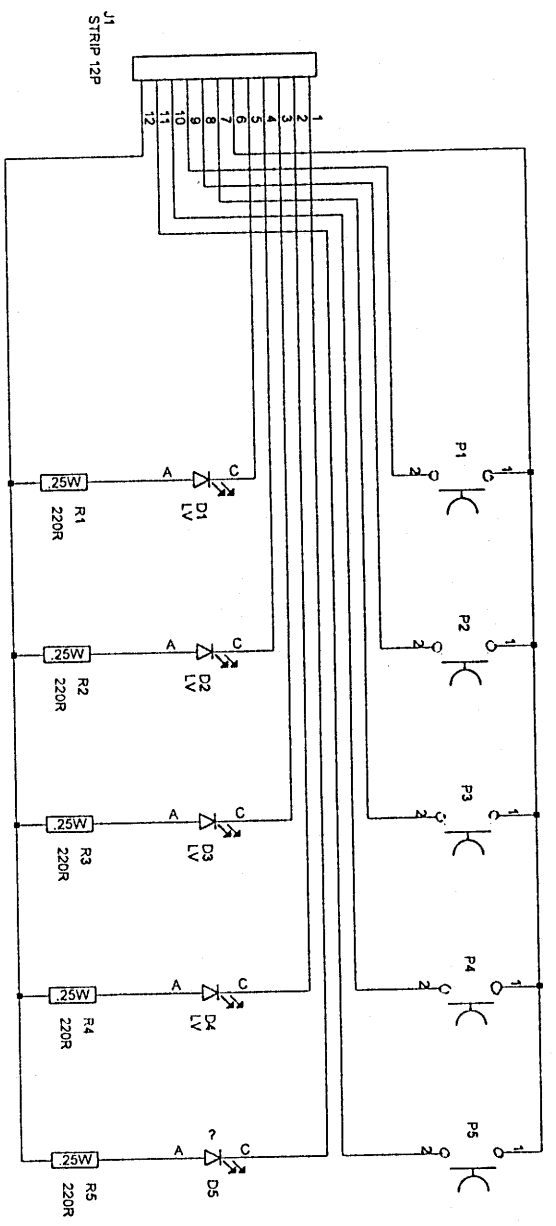

macchine per caffè

millennium

- CDX
- SDE

DIAGRAMS

ELECTRICAL SCHEMATICS ABBREVIATION MILLENNIUM

CA	=	WATER LEVEL CONTROL
CEM	=	ELECTRONIC BOX OF MICROPROCESSOR
CV	=	VOLUMETRIC METER
EA	=	WATER ELECTROVALVE
EC	=	FEEDING ELECTROVALVE
ED	=	MEASURED WATER ELECTROVALVE
EE	=	ECONOMIZER ELECTROVALVE
EG	=	GROUP ELECTROVALVE
IA	=	WATER SWITCH
IC	=	COFFEE SWITCH
IE	=	ECONOMIZER SWITCH
IG	=	GENERAL SWITCH
L1	=	ORANGE-AUTOMATIC LEVEL WATER FILLING
L2	=	GREEN-WATER LEVEL
LS	=	GENERAL SWITCH WARNING LIGHT
LSG	=	COFFEE DELIVERY WARNING LIGHT
MG	=	GROUP CLAMP
MO	=	TERMINAL BOARD
MP	=	PUMP
P	=	PRESSURE
PA	=	WATER PUSH-BUTTON
PD	=	CONTROL PANEL DISPLAY
PE	=	ECONOMIZER PUSH-BUTTON
PU	=	PUSH-BUTTON PANEL
R	=	HEATING ELEMENT
RE	=	CARD RELAY
RR	=	HEATING ELEMENT RELAY
RP	=	PUMP RELAY
S	=	HEATING LIGHT
SL	=	LEVEL PROBE
SR	=	HIGH LIMIT
T	=	GROUND

8 7 6 5 4 3 2 1

SE-1235 - SE-1235-SP1

I MAX PER LED = 15MA

CORREZIONE PARZIALE	REV	DATA	APP.
DESCRIZIONE:			

CONTROLLO:	REV: 000	CUENTE: CROSS POINT	NUM: SE-1235
RED:			PAGE: 1 OF: 1
VER:	PROJECT: SCHEMA ELETTRICO TASTIERA		
APP:	COMPANY: RANCILIO MACCHINE PER CAFFE' S.P.A.		
DATE: 07/05/1988	ADDRESS: VALE DELLA REPUBBLICA 40		
	CITY: VILVASTANZA DI PARABARIGO (MI)		
	STATE: ITALY		