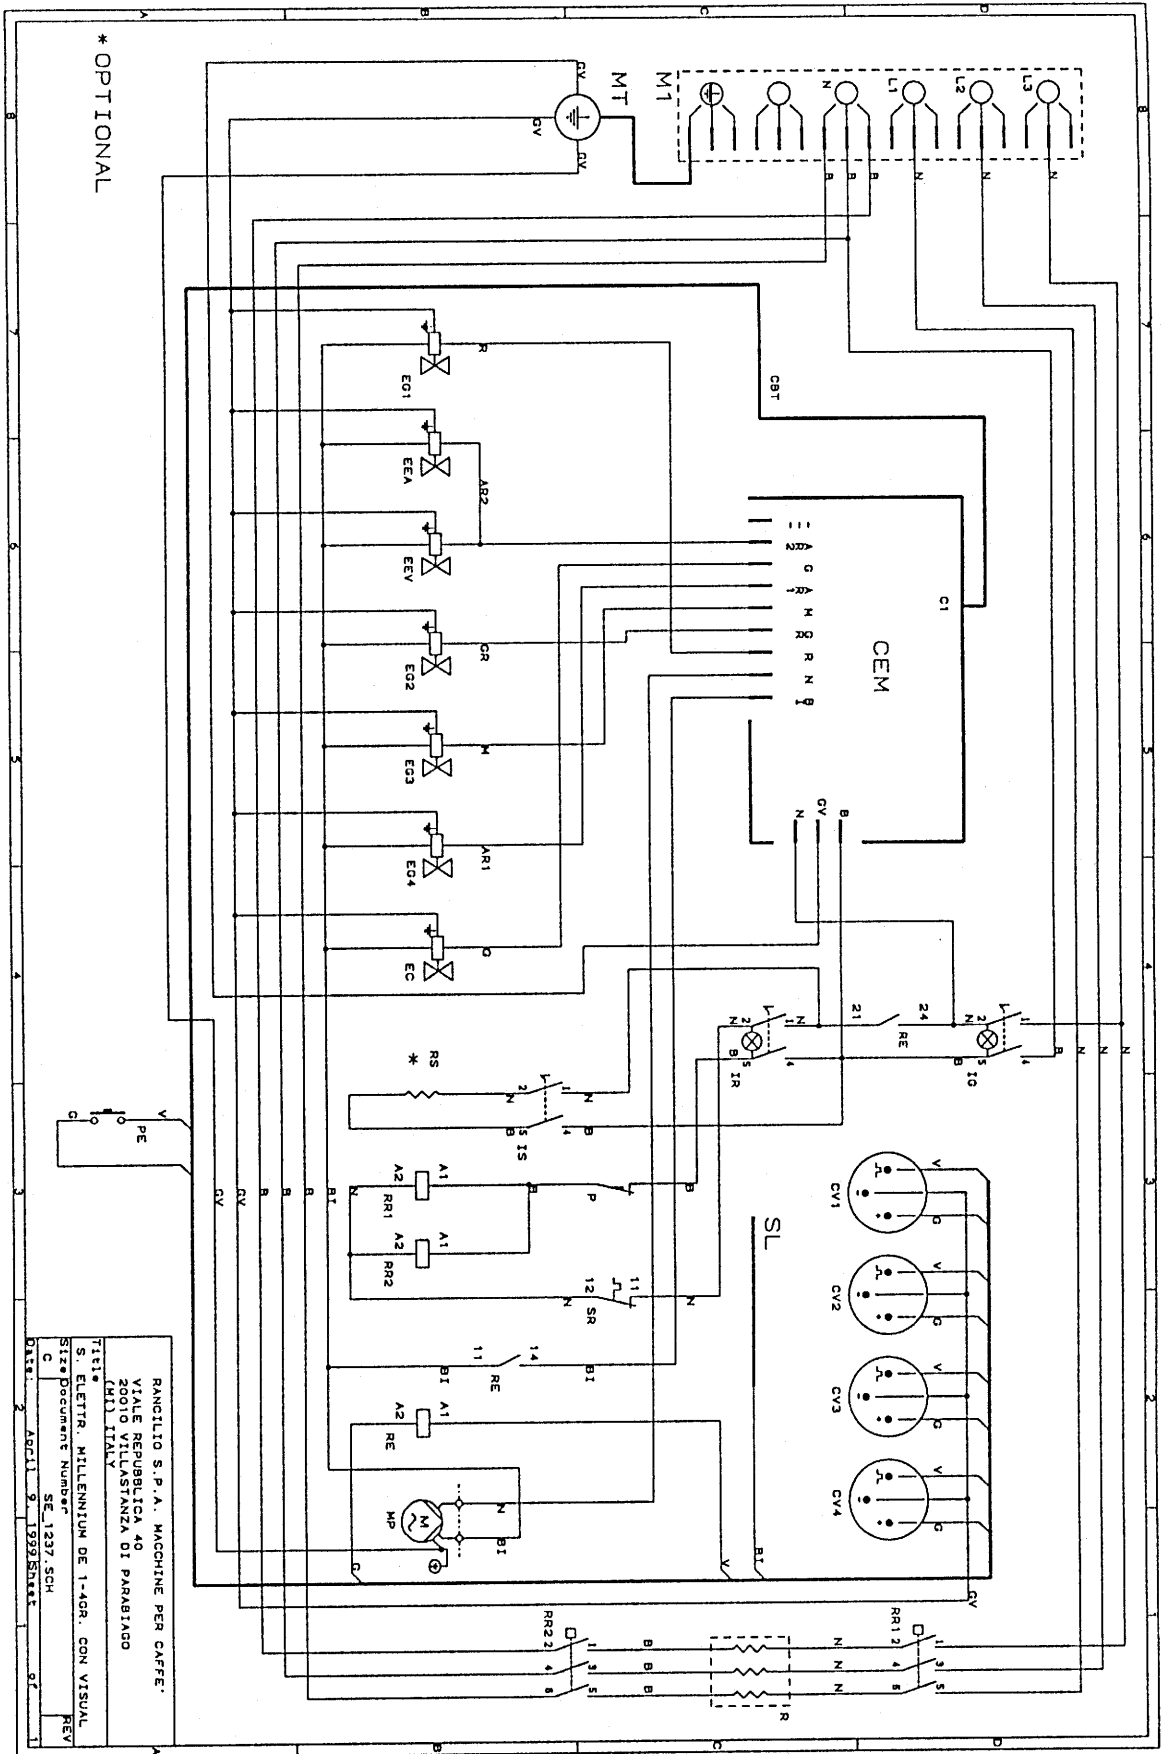

macchine per caffè

millennium

- CDX
- SDE

DIAGRAMS

ELECTRICAL SCHEMATICS ABBREVIATION MILLENNIUM

CA	=	WATER LEVEL CONTROL
CEM	=	ELECTRONIC BOX OF MICROPROCESSOR
CV	=	VOLUMETRIC METER
EA	=	WATER ELECTROVALVE
EC	=	FEEDING ELECTROVALVE
ED	=	MEASURED WATER ELECTROVALVE
EE	=	ECONOMIZER ELECTROVALVE
EG	=	GROUP ELECTROVALVE
IA	=	WATER SWITCH
IC	=	COFFEE SWITCH
IE	=	ECONOMIZER SWITCH
IG	=	GENERAL SWITCH
L1	=	ORANGE-AUTOMATIC LEVEL WATER FILLING
L2	=	GREEN-WATER LEVEL
LS	=	GENERAL SWITCH WARNING LIGHT
LSG	=	COFFEE DELIVERY WARNING LIGHT
MG	=	GROUP CLAMP
MO	=	TERMINAL BOARD
MP	=	PUMP
P	=	PRESSURE
PA	=	WATER PUSH-BUTTON
PD	=	CONTROL PANEL DISPLAY
PE	=	ECONOMIZER PUSH-BUTTON
PU	=	PUSH-BUTTON PANEL
R	=	HEATING ELEMENT
RE	=	CARD RELAY
RR	=	HEATING ELEMENT RELAY
RP	=	PUMP RELAY
S	=	HEATING LIGHT
SL	=	LEVEL PROBE
SR	=	HIGH LIMIT
T	=	GROUND

COLOR

A	=	ORANGE
B	=	BLUE
BI	=	WHITE
G	=	YELLOW
GR	=	GREY
GV	=	YELLOW-GREEN
M	=	BROWN
N	=	BLACK
R	=	RED

**ELECTRICAL SCHEMATICS
MILLENNIUM**

- p. 3 - CDX**
- p. 4 - SDE**
- p. 5 - SDE Visual**
- p. 6 - Electronic Board**

* OPTIONAL

RANCILIO S.P.A. MACCHINE PER CAFFE'
 VIALE REPUBBLICA 40
 20010 VILLASTANZA DI PARABIAGO
 (MI) ITALY

TITOLO
 SCHEMA ELETTRICO MILLENNIUM CD 1-4 GRUPPI

Size Document Number SE_1236_SCH

REV
 00

DATA: 2 AGO 1992

8 7 6 5 4 3 2 1

SE-1235 - SE-1235-SP1

I MAX PER LED = 15MA

CORREZIONE PARZIALE	REV	DATA	APP.
DESCRIZIONE:			

CONTROLLO:	REV: 000	CUENTE: CROSS POINT	NUM: SE-1235
RED:			PAGE: 1 OF: 1
VER:	PROJECT: SCHEMA ELETTRICO TASTIERA		
APP:	COMPANY: RANCILIO MACCHINE PER CAFFE' S.P.A.		
DATE: 07/05/1988	ADDRESS: VALE DELLA REPUBBLICA 40		
	CITY: VILVASTANZA DI PARABARIGO (MI)		
	STATE: ITALY		