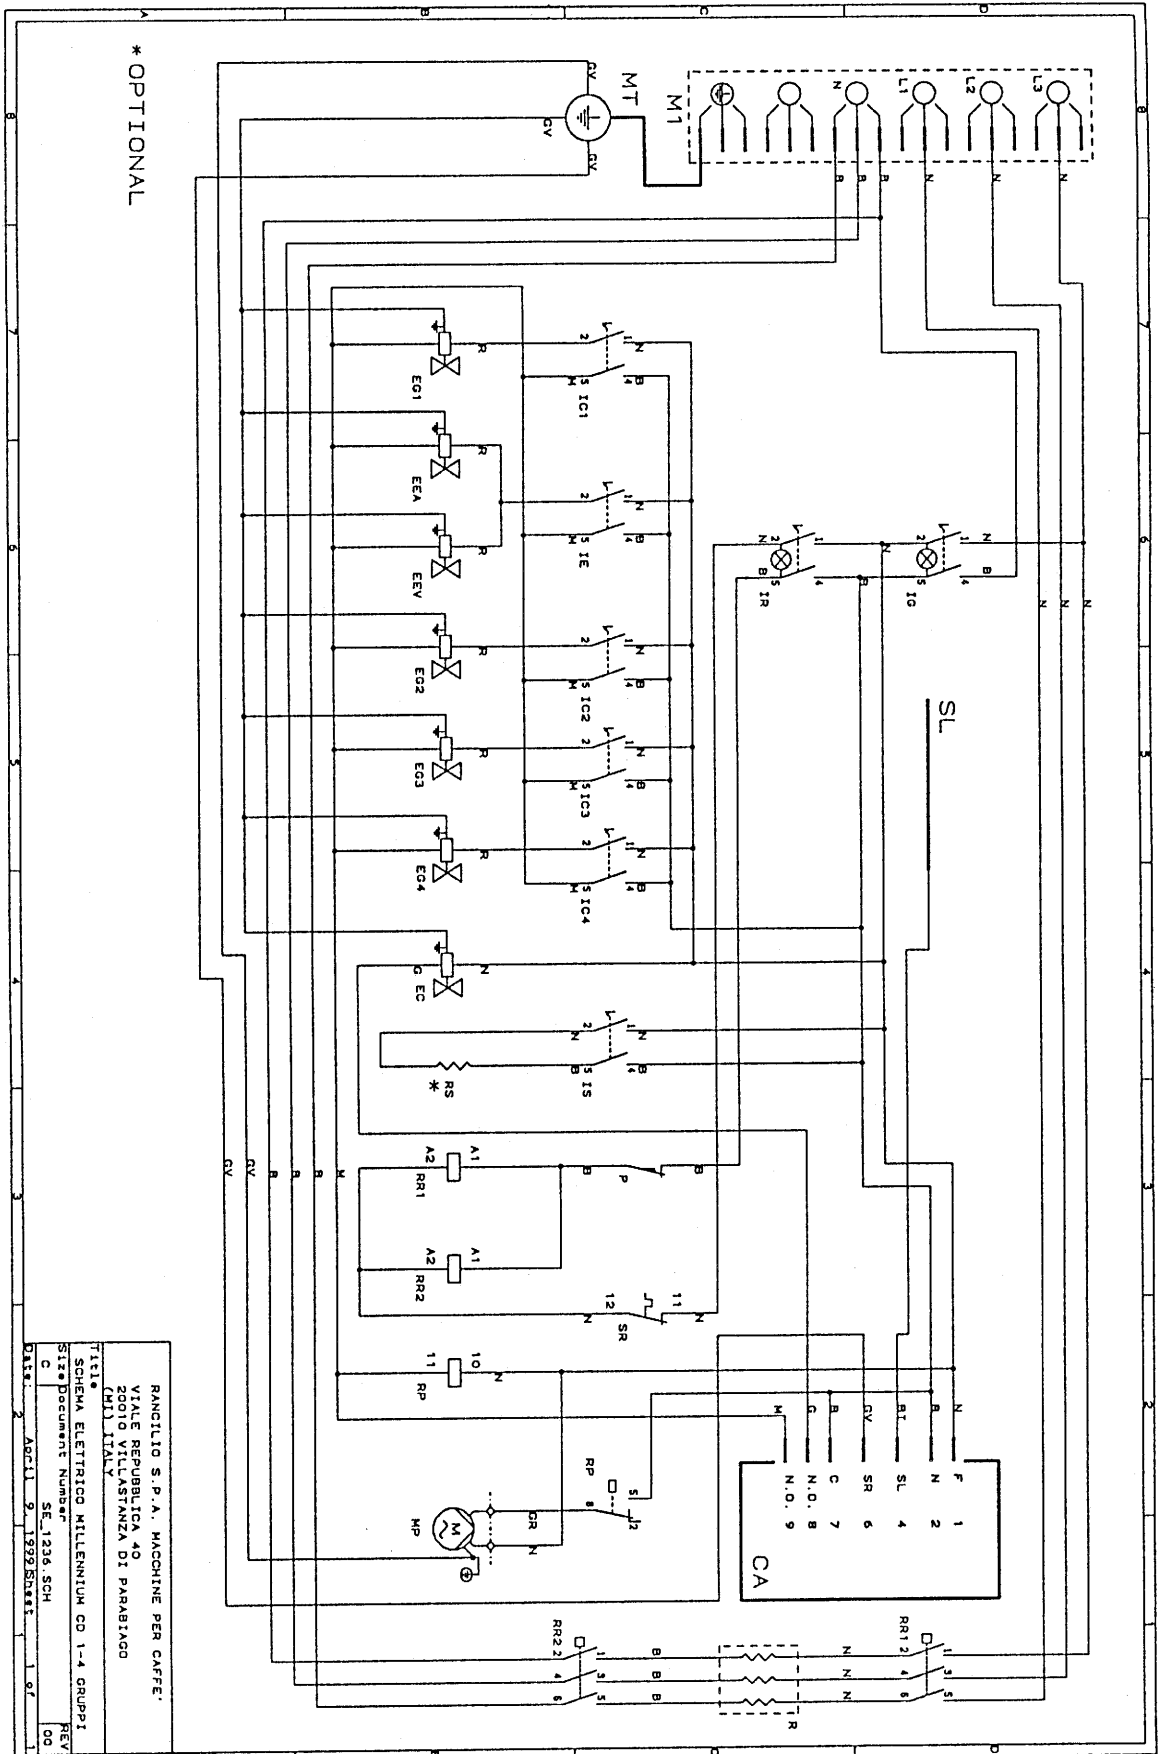

macchine per caffè

millennium

- CDX
- SDE

DIAGRAMS

ELECTRICAL SCHEMATICS ABBREVIATION MILLENNIUM

CA	=	WATER LEVEL CONTROL
CEM	=	ELECTRONIC BOX OF MICROPROCESSOR
CV	=	VOLUMETRIC METER
EA	=	WATER ELECTROVALVE
EC	=	FEEDING ELECTROVALVE
ED	=	MEASURED WATER ELECTROVALVE
EE	=	ECONOMIZER ELECTROVALVE
EG	=	GROUP ELECTROVALVE
IA	=	WATER SWITCH
IC	=	COFFEE SWITCH
IE	=	ECONOMIZER SWITCH
IG	=	GENERAL SWITCH
L1	=	ORANGE-AUTOMATIC LEVEL WATER FILLING
L2	=	GREEN-WATER LEVEL
LS	=	GENERAL SWITCH WARNING LIGHT
LSG	=	COFFEE DELIVERY WARNING LIGHT
MG	=	GROUP CLAMP
MO	=	TERMINAL BOARD
MP	=	PUMP
P	=	PRESSURE
PA	=	WATER PUSH-BUTTON
PD	=	CONTROL PANEL DISPLAY
PE	=	ECONOMIZER PUSH-BUTTON
PU	=	PUSH-BUTTON PANEL
R	=	HEATING ELEMENT
RE	=	CARD RELAY
RR	=	HEATING ELEMENT RELAY
RP	=	PUMP RELAY
S	=	HEATING LIGHT
SL	=	LEVEL PROBE
SR	=	HIGH LIMIT
T	=	GROUND

COLOR

A	=	ORANGE
B	=	BLUE
BI	=	WHITE
G	=	YELLOW
GR	=	GREY
GV	=	YELLOW-GREEN
M	=	BROWN
N	=	BLACK
R	=	RED

**ELECTRICAL SCHEMATICS
MILLENNIUM**

- p. 3 - CDX**
- p. 4 - SDE**
- p. 5 - SDE Visual**
- p. 6 - Electronic Board**

* OPTIONAL

RANCILIO S.P.A. MACCHINE PER CAFFE'
 VIALE REPUBBLICA 40
 20010 VILLASTANZA DI PARABIAGO
 (MI) ITALY

TITOLO
 SCHEMA ELETTRICO MILLENNIUM CD 1-4 GRUPPI

Size Document Number SE_1236_SCH

REV
 00

DATA: 2 AGO 1992

8 7 6 5 4 3 2 1

SE-1235 - SE-1235-SP1

I MAX PER LED = 15MA

CORREZIONE PARZIALE	REV	DATA	APP.
DESCRIZIONE:			

CONTROLLO:	REV: 000	CUENTE: CROSS POINT	NUM: SE-1235
RED:			PAGE: 1 OF: 1
VER:	PROJECT: SCHEMA ELETTRICO TASTIERA		
APP:	COMPANY: RANCILIO MACCHINE PER CAFFE' S.P.A.		
DATE: 07/05/1988	ADDRESS: VALE DELLA REPUBBLICA 40		
	CITY: VILVASTANZA DI PARABARIGO (MI)		
	STATE: ITALY		