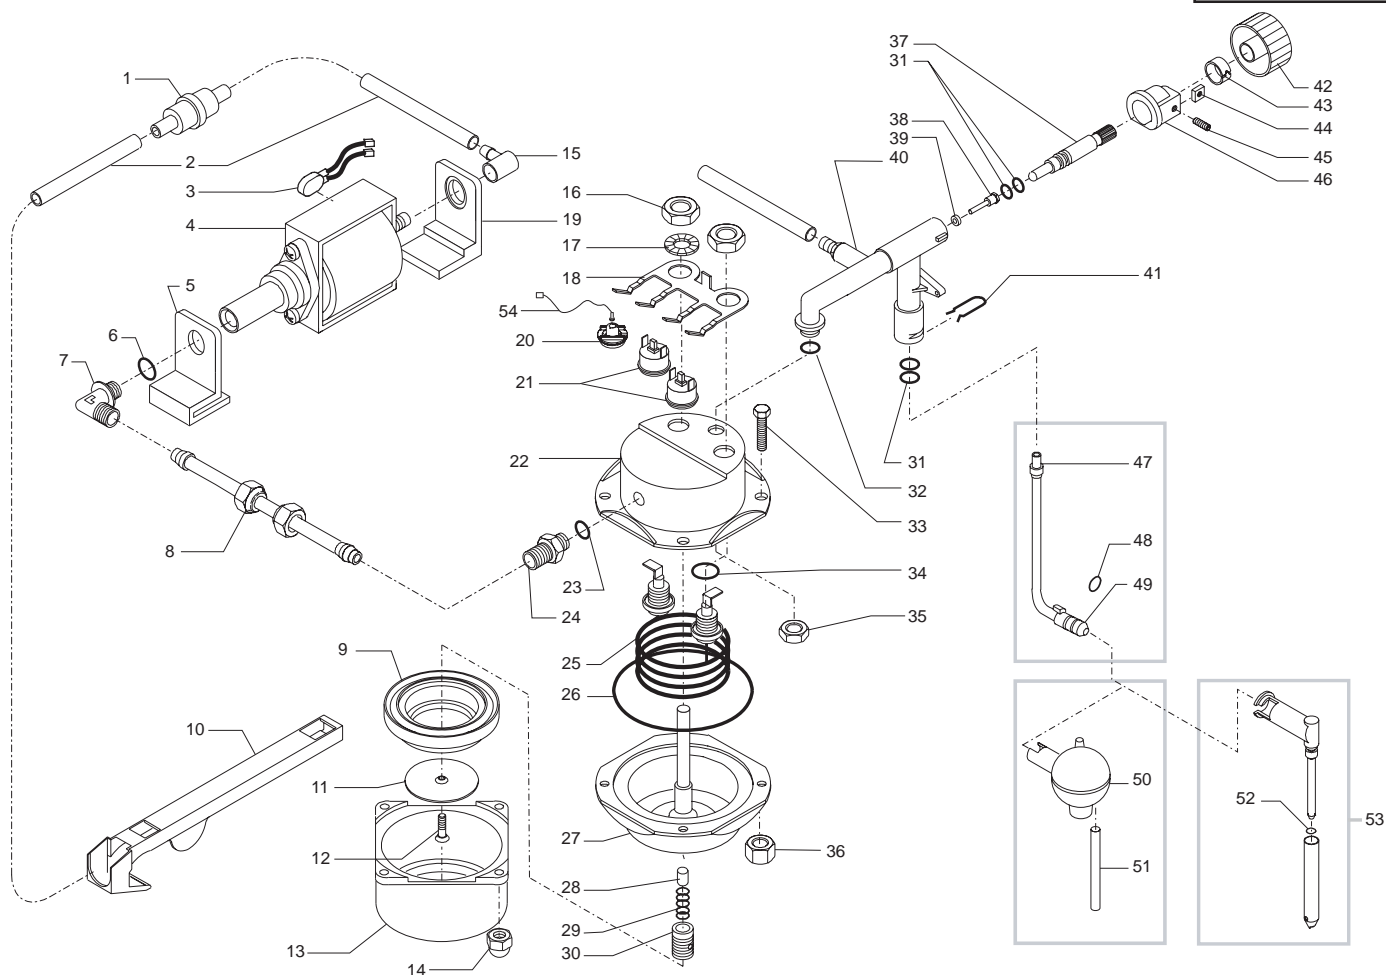

Saeco® SIN 017XNI

CALDAIA INOX

Cod. 10001205-1436

POS	CODE	DESCRIPTION	NOTE	POS	CODICE	DESCRIZIONE	NOTE
01	144650300	SUCTION FILTER GAUZE NET 500 (NEW)		39	11003980	TEFLON SEAL D=6 FOR PISTON	
02	149360200	SILICONE TUBE 5X8 70SR IN ROLL		40	228455603	NIK/BRAS.FAUCET D12 MAGIC SS BOILER ASSY	
03	11003536	4POLES CONNECT.CUPWARMING/PUMP ILLY ASSY		41	126764018	SPRING D=1STEAM TUBE HOLDER JUN.	
04	12000470	ULKA PUMP EP4/S GW	230V-50HZ	42	147711550	KNOB FOR FAUCET SHAFT BLACK IDEA	
	12000159	ULKA PUMP EFP4/S	120V-60HZ	43	120460204	RAPID CONNECTOR D=10,6 H=5 SP=1	
05	149194050	LEFT SUPPORT MAGIC COMBI VAPIS PUM		44	123451900	SQUARE NUT M4 CH=8 H=2.5 ZNP	
06	140321961	OR 2031 IN TERMOIL		45	125580104	STEI SCREW M4X8 UNI 5929 BURNISHED	
07	11001480	TEA/B.CONN.90°1/8"GAS CYL.15,8X17MM ULKA		46	142200350	CAM FOR FAUCET SHAFT	
08	227870500	CONNECTOR AS. 4X6 L=100 PUMP ULKA		47	229350408	CHROMED STEAM TUBE L=79 BENT 90° ASSY.	
09	145841500	FILTERHOLD SEAL		48	140324461	OR METRIC 0060-20 IN TERMOIL	
10	149189659	GREY SUCT.TUBE SUPPORT MAGIC ESP/COMBI		49	142270650	BLACK TUBE FOR CAPP/PANAR.W/OUT 2 OR	
11	123741421	PERCOLATOR DE =48,8 SS BOILER JACOBS		50	222520550	SPHERICAL CAPPUCINATORE ASS.BLACK	
12	129854021	TSP SCREW M4X8 UNI 7688 SS		51	149360400	TRANSPARENT SILCONE TUBE 3,5X6 IN ROLL	
13	120281000	POLISHED FILTERHOLDER LOCKING RING	230V	52	140324761	OR METRIC 0050-20 IN TERMOIL	
	220270100	FILTERH.RETAIN.RING S/SCR.WITH LOCK	120V	53	227430550	PANNARELLO AS. BLACK 90 DEGREES	
14	123330120	CAP NUT M5 UNI 5721-69 CL5S		54	12000402	NTC TEMPERATURE SENSOR	
15	147920150	90°CONNECTOR PUMP INLET					
16	123452000	NUT M 12 X1,25 H= 4,5					
17	128311204	WASHER UNI 8842 A12 BURN.					
18	126836321	3 TH. FIX. SPRING EARTH SYMBOL. ST					
19	149193950	RIGHT SUPPORT MAGIC COMBI VAPIS PU					
20	11003514	BOILER SENSOR SUPPORT MAGIC ESP.RD					
21	189428200	THERMOSTAT 175° 1NT-08L-3794					
22	122902121	UPPER BOILER CASING + BRACKETS W/O VAPIS					
23	140320762	OR 108 IN SILICONE					
24	127960903	TEA/BRASS STRAIGHT FITTING FOR SS.BOILER					
25	188150158	HEAT ELEMENT+TEA/BRASS TERMINAL	230V-900W				
	188150151	HEAT ELEMENT+TEA/BRASS TERMINAL	120V-900W				
26	140322962	OR 176 IN SILICONE					
27	222891400	SS.LOWER BOILER CASING + BRASS/TEA HUB					
28	149450588	SILICONE VALVE 65SH BOILER SEALING					
29	126761518	SPRING FOR BOILER VALVE					
30	11001196	VIS DE VALVE CHAUDIERE					
31	140321861	OR 2025 IN EPDM					
32	140323062	OR 2043 IN SILICONE					
33	129680802	SCREW WITH WASHER TE M5X20 GALVANIZ					
34	140322262	OR 2050 IN SILICONE					
35	123390109	TEA/BRASS NUT 1/8 GAS H=6 CH=14					
36	123160502	NUT M5 HIGH UNI 5587-68 GALVANIZED					
37	120643720	BRASS FAUCET SHAFT + CAM L=64 MAG.ESP.					
38	11001485	NIKELED PISTON L=21					