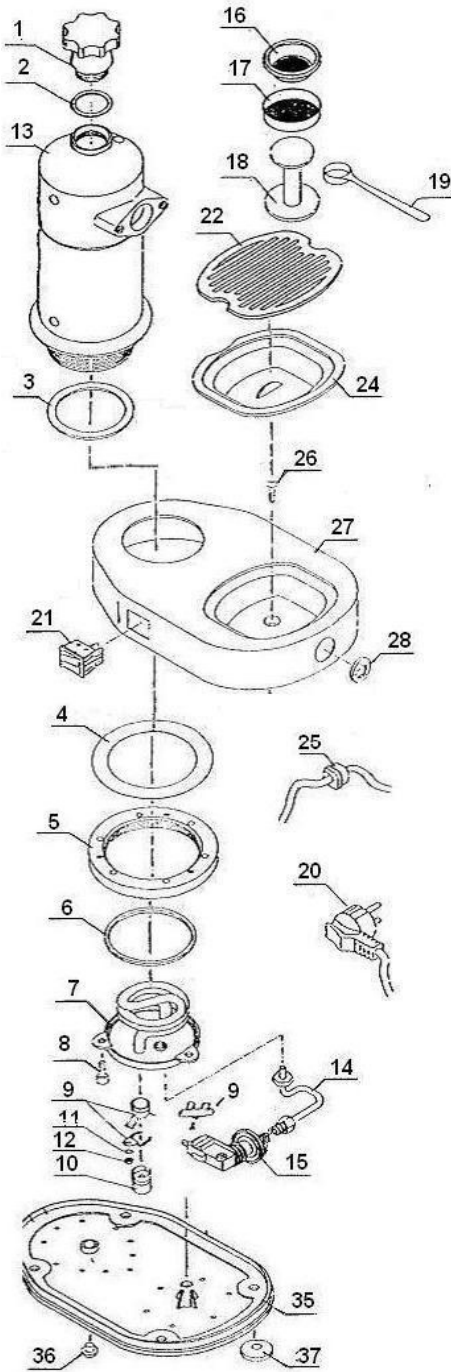

Europiccola - Diagram - 1

Pos	Parts #	Description	Models
1	P-1	Black knob for tank	All
	P-1W	Wood knob for tank	
	P-1R	Black knob for Romantica	
2	P-2	Gasket for knob	All
	P-4E	Tank to base gasket	
3	P-4P	Professional tank to base gasket	
	P-5	Inner body gasket	All
4	P-6	Flange Brass coarse thread	
	P-07	Gasket for old copper element	
	P-7SS	Gasket for Stainless Element	All
7	P-10E	Heating element copper	N.A
	P-10ES	Europiccola Heating element S/S 110V	
	P-10PS	Professional Heating element S/S 110V	
	P-18S	Screws for heating element	All
8	P-14A	Reset fuse for S/S heating element	All
	P-15A	Brown fuse 128 degree	All
10			
13	P-3E	Chrome tank for Europiccola	
	P-3EC	Europiccola Copper tank	
	P-3EB	Europiccola Brass tank	
	P-3P	Professional Chrome tank	
	P-3PC	Professional Copper tank	
	P-3PB	Professional Brass tank	
14	P-13	Connector for thermostat	
15	P-14	Pressurstat	
16	P-69	1-cup filter basket	All
	P-68	2-cup filter basket	All
17	P-67	Coffee Press Europiccola	All
18	P-70	Coffee measure	All
19	P-81	3-prong plug	
21	P-85E	Double switch for Europiccola	
	P-85EL	Single switch for Europiccola	
	P-85P	Single switch for Professional	
22	P-79	Upper drip tray	All
	P-79B	Upper drip tray in Brass	
	P-79C	Upper drip tray in Chrome	
24	P-80	Lower drip tray	All
	P-84	Cord body grommet	V110
25	P-87	Screw	All
26	P-89BB	Europiccola BlackBase	
	P-89C	Chrome Base	
	P-89BB	Brass Base	
27	P-91	Pavoni Logo	All
28	P-92	ABS Plastic Base	All
35	P-94	Fuse cover Grommet	All
36	P-93	Rubber base feet	All
37	P-1DE	Brass dome for Romantica	