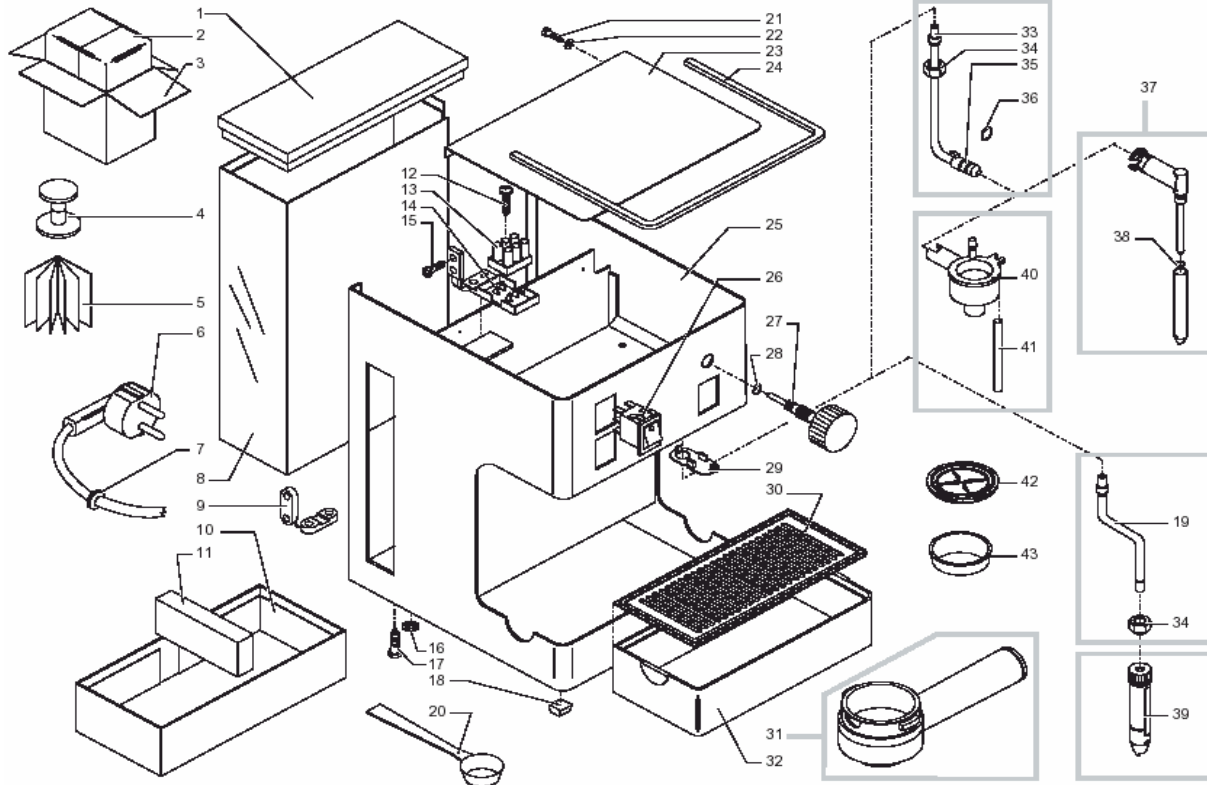

Espresso Classico

Pos.	Item#	Description
1	142802050	Lid, Water Tank, Espresso Classico
2	178690500	Styrofoam Inner Box
3	N/A	N/A
4	147800362	Tamper
5	165935600	Manual, Espresso Classico
6	N/A	N/A
7	N/A	N/A
8	142690381	Water Tank, Espresso Classico
9	188600550	Cable Clamp
10	141480250	Knock Box, Black
11	125890524	Wood Block, Rectangle
12	129513203	Screw, 2.9 x 15.9
13	186800400	Terminal Block
14	N/A	N/A
15	N/A	N/A
16	N/A	N/A
17	N/A	N/A
18	147620600	Foot, Rubber
19	229380508	Steam Arm, Bent
20	9991040150	Coffee Measuring Scoop
21	129511803	Screw, 2.9 x 6.4 Din 7981
22	128310321	Washer
23	122803921	Lid, Stainless, Espresso Classico
24	145846662	Gasket, Lid, Espresso Classico
25	N/A	N/A
26	186051800	Switch, Power, Steam, Brew, Espresso Classico
27	147731050	Knob, Steam, Black
28	140321461	O-Ring, 2018 Epdm
29	145892250	Insert, Steam Tube, Espresso Classico
30	125740521	Grill, Drip Tray, Espresso Classico
31	226551650	Portafilter, Pressurized, Black
32	149640650	Drip Tray, Espresso Classico, Black
33	229350508	Steam Tube, 90 Degree
34	123450408	Nut, Steam Wand
35	142270600	Cappuccinatore connector w/ notch
36	140320200	O-Ring, Steam Arm, C'tore

Pos.	Item#	Description
37	227430550	Pannarello Plug-in Assembly, Black
38	140324761	O-Ring, Pannarello Plug-In version
39	9990002	Pannarello, Black
40	142520150	Cappuccinatore Plug-in, Black
41	149360400	Tube, Silicone, Cappuccinatore

Pos.	Item#	Description
38	126761518	Spring, Outlet Valve
39	129960820	Bushing, Brass, Boiler Outlet
40	145841500	Gasket, Brew Head, New Style
41	123741421	Brew Head Shower Screen
42	129854021	Screw, M4 x 8, Filter Screen
43	220290300	Brew Head Collar
44	123160502	Nut, M5, Uni 5587-68
45	123330120	Nut, Acorn
46	149360200	Tube, Silicone, 5 x 8
47	147920300	"T" Adapter