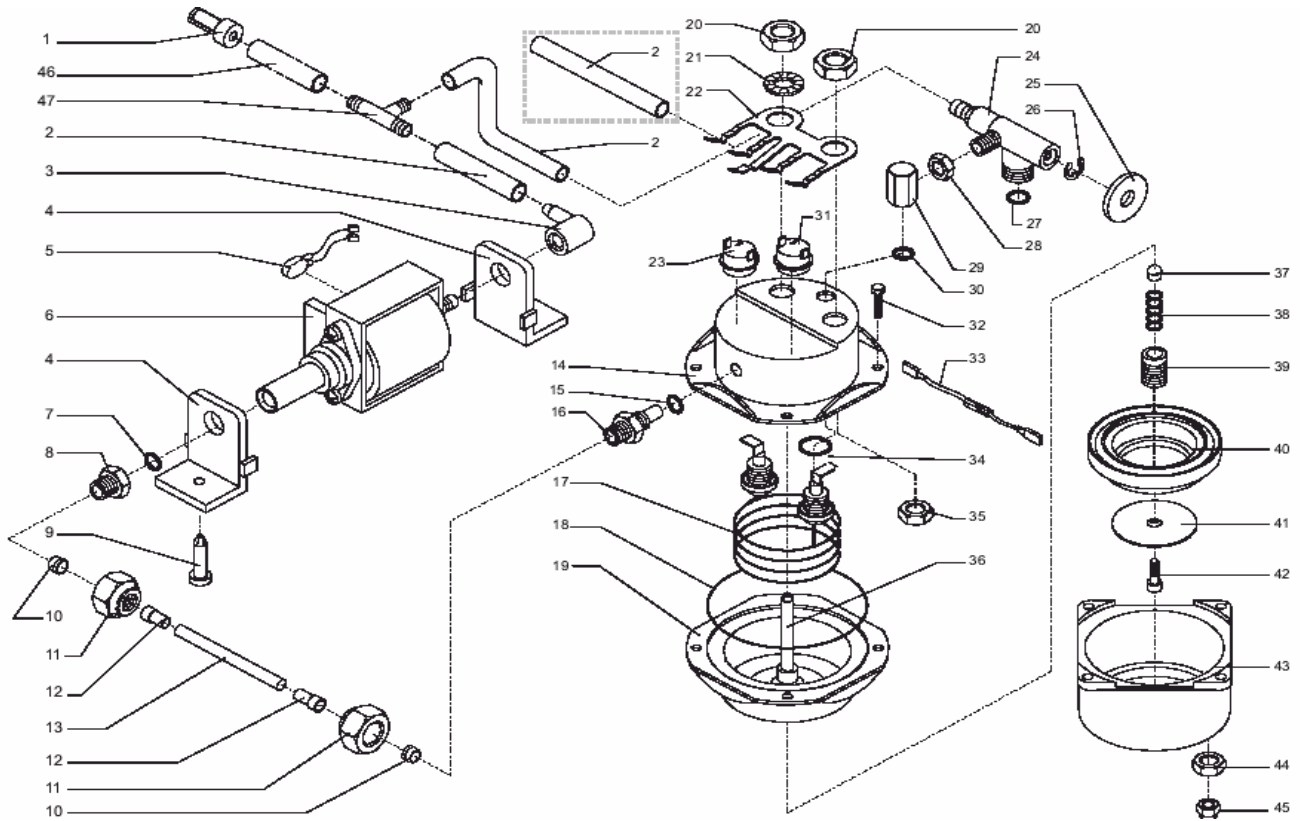

Espresso Classico

Pos.	Item#	Description
1	144650100	Filter, Water
2	149360200	Tube, Silicone, 5 x 8
3	147920150	Fitting, 90 Degree
4	149181450	Pump Support
5	289200200	Thermal Breaker
6	907002600F	Pump, Ulka, 120v
7	140321961	O-Ring, 2031 Epdm
8	N/A	N/A
9	N/A	N/A
10	121800420	Ferrule
11	123460120	Nut, Compression, 1/8"
12	121840120	Insert, Brass
13	3010350100	Tube, Teflon, 4 x 6
14	122902121	Boiler Top, Stainless Steel
15	140320762	O-Ring, 108 Silicone
16	127960920	Connector, Straight, Boiler
17	188150351	Heating Element, 120v - 900w
18	140322962	O-Ring, 176 Silicone
19	222890600	Boiler Bottom, Stainless Steel
20	123452000	Nut, M12 x 1.25 H=4.5mm
21	128311204	Washer, Uni 8842
22	126833921	Spring Clip, Thermostat Hold Down
23	189425100	Thermal Switch, 127 Degree
24	228455200	Steam Valve Body, Espresso Classico
25	N/A	N/A
26	120350604	O-Ring, 6 Uni 7434
27	140321861	O-Ring, 2025
28	123390420	Nut, 1/8" H=4.5
29	N/A	N/A
30	140323062	O-Ring, 2043
31	189422000	Thermostat, 95 Deg. Celsius
32	129680802	Screw, Te M5 x 20
33	N/A	N/A
34	140322262	O-Ring, Heating Element
35	123390520	Nut, 1/8" H=6
36	129311220	Tube, Internal, Boiler
37	149450588	Ball Valve, Silicone

Pos.	Item#	Description
38	126761518	Spring, Outlet Valve
39	129960820	Bushing, Brass, Boiler Outlet
40	145841500	Gasket, Brew Head, New Style
41	123741421	Brew Head Shower Screen
42	129854021	Screw, M4 x 8, Filter Screen
43	220290300	Brew Head Collar
44	123160502	Nut, M5, Uni 5587-68
45	123330120	Nut, Acorn
46	149360200	Tube, Silicone, 5 x 8
47	147920300	"T" Adapter