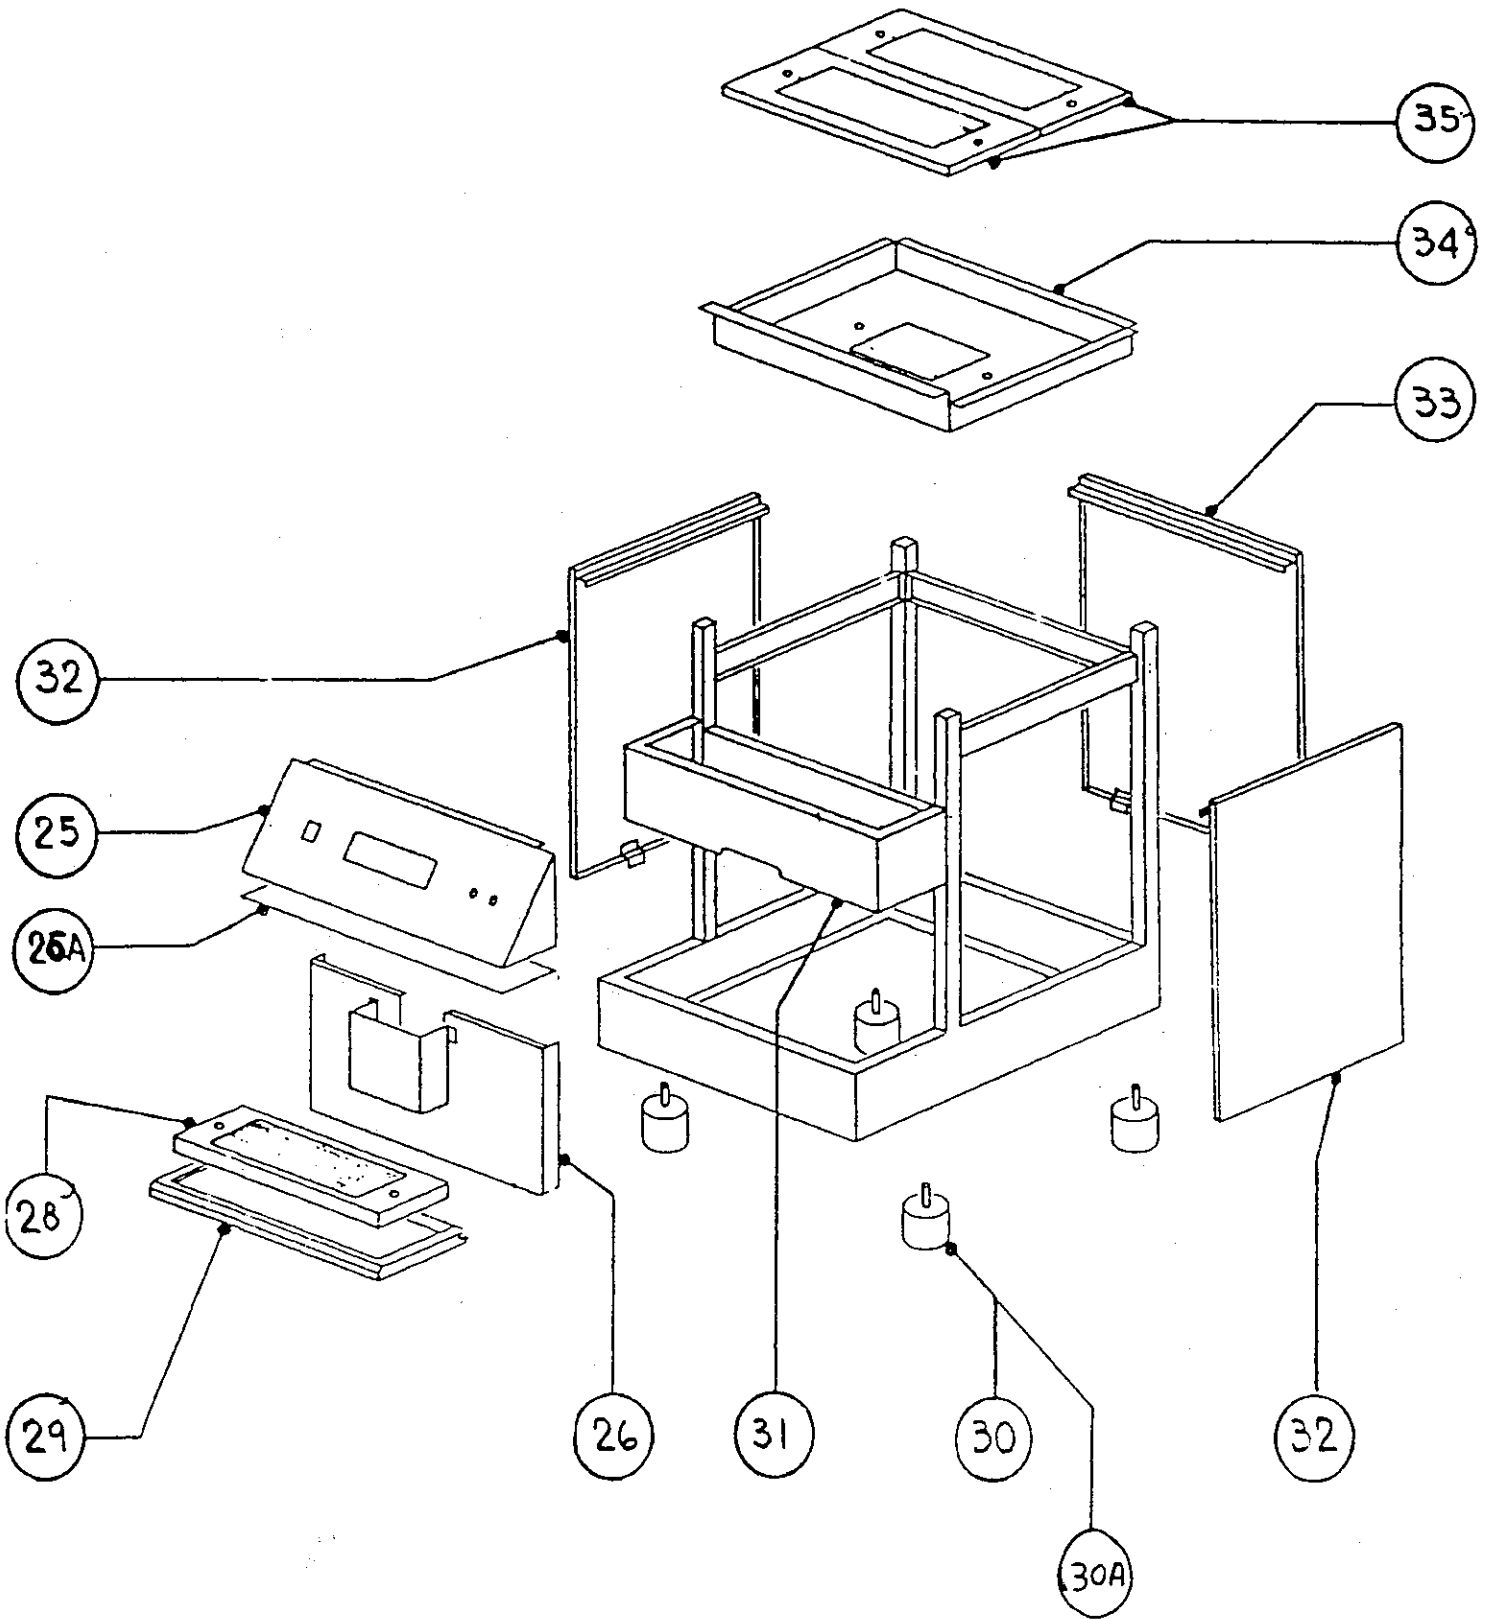

Espresso & Cappuccino Manufacturers/Distributors  
P.O. Box 572140, Tarzana CA 91357 - Tel (818) 340-1800; 5830 Fax

Parts Manual

<u>Item</u>	<u>Ref. No.</u>	<u>Description</u>	<u>Sugg. Retail</u>
A10010	<b>1</b>	Complete Group Assembly	540.00
A10011	<b>1A</b>	Assembly Gasket	2.50
A10020	<b>2</b>	Infusion Spray	15.00
A10021	<b>2A</b>	Group Mesh Filter	9.60
A10030	<b>3</b>	Pressure reducer	14.00
A10040	<b>4</b>	Group Gasket, #8	7.00
A10041	<b>4</b>	Group Gasket, #8.5	7.00
A10042		Gasket 9.0	7.50
A10043		Gasket Spacers	2.00
A10050	<b>5</b>	Group Diffuser	25.00
A10060	<b>6</b>	Shower Screen	9.00
A10061	<b>6A</b>	Shower Screen Screw	1.00
A10070	<b>7</b>	Single filter	8.00
A10071	<b>7A</b>	Double filter	8.00
A10071-P		Double Filter for Pod	8.00
A10072	<b>7B</b>	Blank Filter	8.00
A10080	<b>8</b>	Spring Filter Holder	4.00
A10090	<b>9</b>	Assembled Filter Holder-Single	82.00
A10091	<b>9</b>	Assembled Filter Holder-Double	82.00
A10092		Portafilter Handle	18.00
A10093		Empty Portafilter (handle & group attachment)	62.00
A10094		Triple Porta Filter	145.00
A10100	<b>10</b>	Single Spout	8.00
A10101	<b>10A</b>	Double Spout	8.00
A10110	<b>11</b>	Group Electrovalve (110V)	68.00
A10111	<b>11</b>	Group Electrovalve (220V)	68.00
A10112	<b>11A</b>	Group Electrovalve O-ring	4.00
A10113	<b>11B</b>	Grp Electrovalve Connector	12.00
A10114		Group Electrovalve Spring	4.00
A10115		Group Electrovalve Repair Kit	32.00
A10116		Group Electrovalve Solenoid Coil	18.00
A10120	<b>12</b>	Group Nut and Gasket	24.00
A10121		Group Teflon Gasket	6.00
A10130	<b>13</b>	High-Temp Switch	45.00
A10131	<b>13A</b>	High-Temp Switch Plate	6.25
A10140	<b>14</b>	Computer (110V, Swiss)	450.00
A10141	<b>14</b>	Computer (220V, Swiss)	480.00
A10142	<b>14</b>	Computer (220V, SwissMega3/3C)	480.00
A10143	<b>14</b>	Computer (110V, Astra)	380.00
A10144	<b>14</b>	Computer (220V, Astra)	380.00
A10145	<b>14</b>	Computer (220V, AstraMega3/3C)	450.00
A10146	<b>14</b>	Water Level Control (110V)	146.00
A10147	<b>14</b>	Water Level Control (220V)	146.00