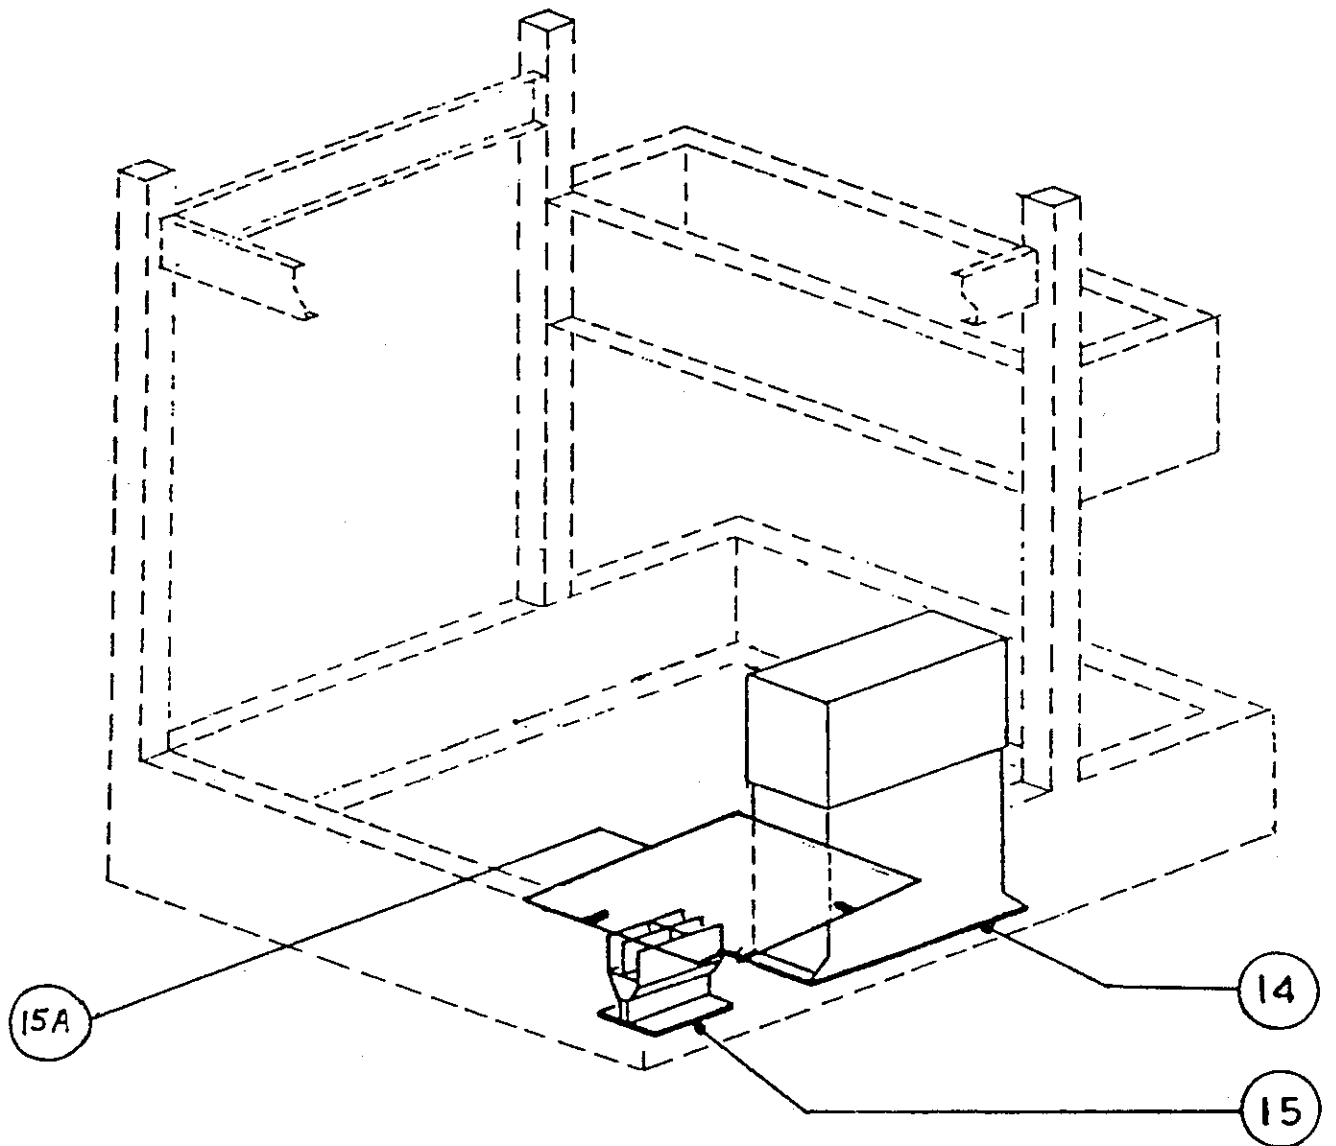

Espresso & Cappuccino Manufacturers/Distributors  
P.O. Box 572140, Tarzana CA 91357 - Tel (818) 340-1800; 5830 Fax

Parts Manual

<u>Item</u>	<u>Ref. No.</u>	<u>Description</u>	<u>Sugg. Retail</u>
A10010	<b>1</b>	Complete Group Assembly	540.00
A10011	<b>1A</b>	Assembly Gasket	2.50
A10020	<b>2</b>	Infusion Spray	15.00
A10021	<b>2A</b>	Group Mesh Filter	9.60
A10030	<b>3</b>	Pressure reducer	14.00
A10040	<b>4</b>	Group Gasket, #8	7.00
A10041	<b>4</b>	Group Gasket, #8.5	7.00
A10042		Gasket 9.0	7.50
A10043		Gasket Spacers	2.00
A10050	<b>5</b>	Group Diffuser	25.00
A10060	<b>6</b>	Shower Screen	9.00
A10061	<b>6A</b>	Shower Screen Screw	1.00
A10070	<b>7</b>	Single filter	8.00
A10071	<b>7A</b>	Double filter	8.00
A10071-P		Double Filter for Pod	8.00
A10072	<b>7B</b>	Blank Filter	8.00
A10080	<b>8</b>	Spring Filter Holder	4.00
A10090	<b>9</b>	Assembled Filter Holder-Single	82.00
A10091	<b>9</b>	Assembled Filter Holder-Double	82.00
A10092		Portafilter Handle	18.00
A10093		Empty Portafilter (handle & group attachment)	62.00
A10094		Triple Porta Filter	145.00
A10100	<b>10</b>	Single Spout	8.00
A10101	<b>10A</b>	Double Spout	8.00
A10110	<b>11</b>	Group Electrovalve (110V)	68.00
A10111	<b>11</b>	Group Electrovalve (220V)	68.00
A10112	<b>11A</b>	Group Electrovalve O-ring	4.00
A10113	<b>11B</b>	Grp Electrovalve Connector	12.00
A10114		Group Electrovalve Spring	4.00
A10115		Group Electrovalve Repair Kit	32.00
A10116		Group Electrovalve Solenoid Coil	18.00
A10120	<b>12</b>	Group Nut and Gasket	24.00
A10121		Group Teflon Gasket	6.00
A10130	<b>13</b>	High-Temp Switch	45.00
A10131	<b>13A</b>	High-Temp Switch Plate	6.25
A10140	<b>14</b>	Computer (110V, Swiss)	450.00
A10141	<b>14</b>	Computer (220V, Swiss)	480.00
A10142	<b>14</b>	Computer (220V, SwissMega3/3C)	480.00
A10143	<b>14</b>	Computer (110V, Astra)	380.00
A10144	<b>14</b>	Computer (220V, Astra)	380.00
A10145	<b>14</b>	Computer (220V, AstraMega3/3C)	450.00
A10146	<b>14</b>	Water Level Control (110V)	146.00
A10147	<b>14</b>	Water Level Control (220V)	146.00