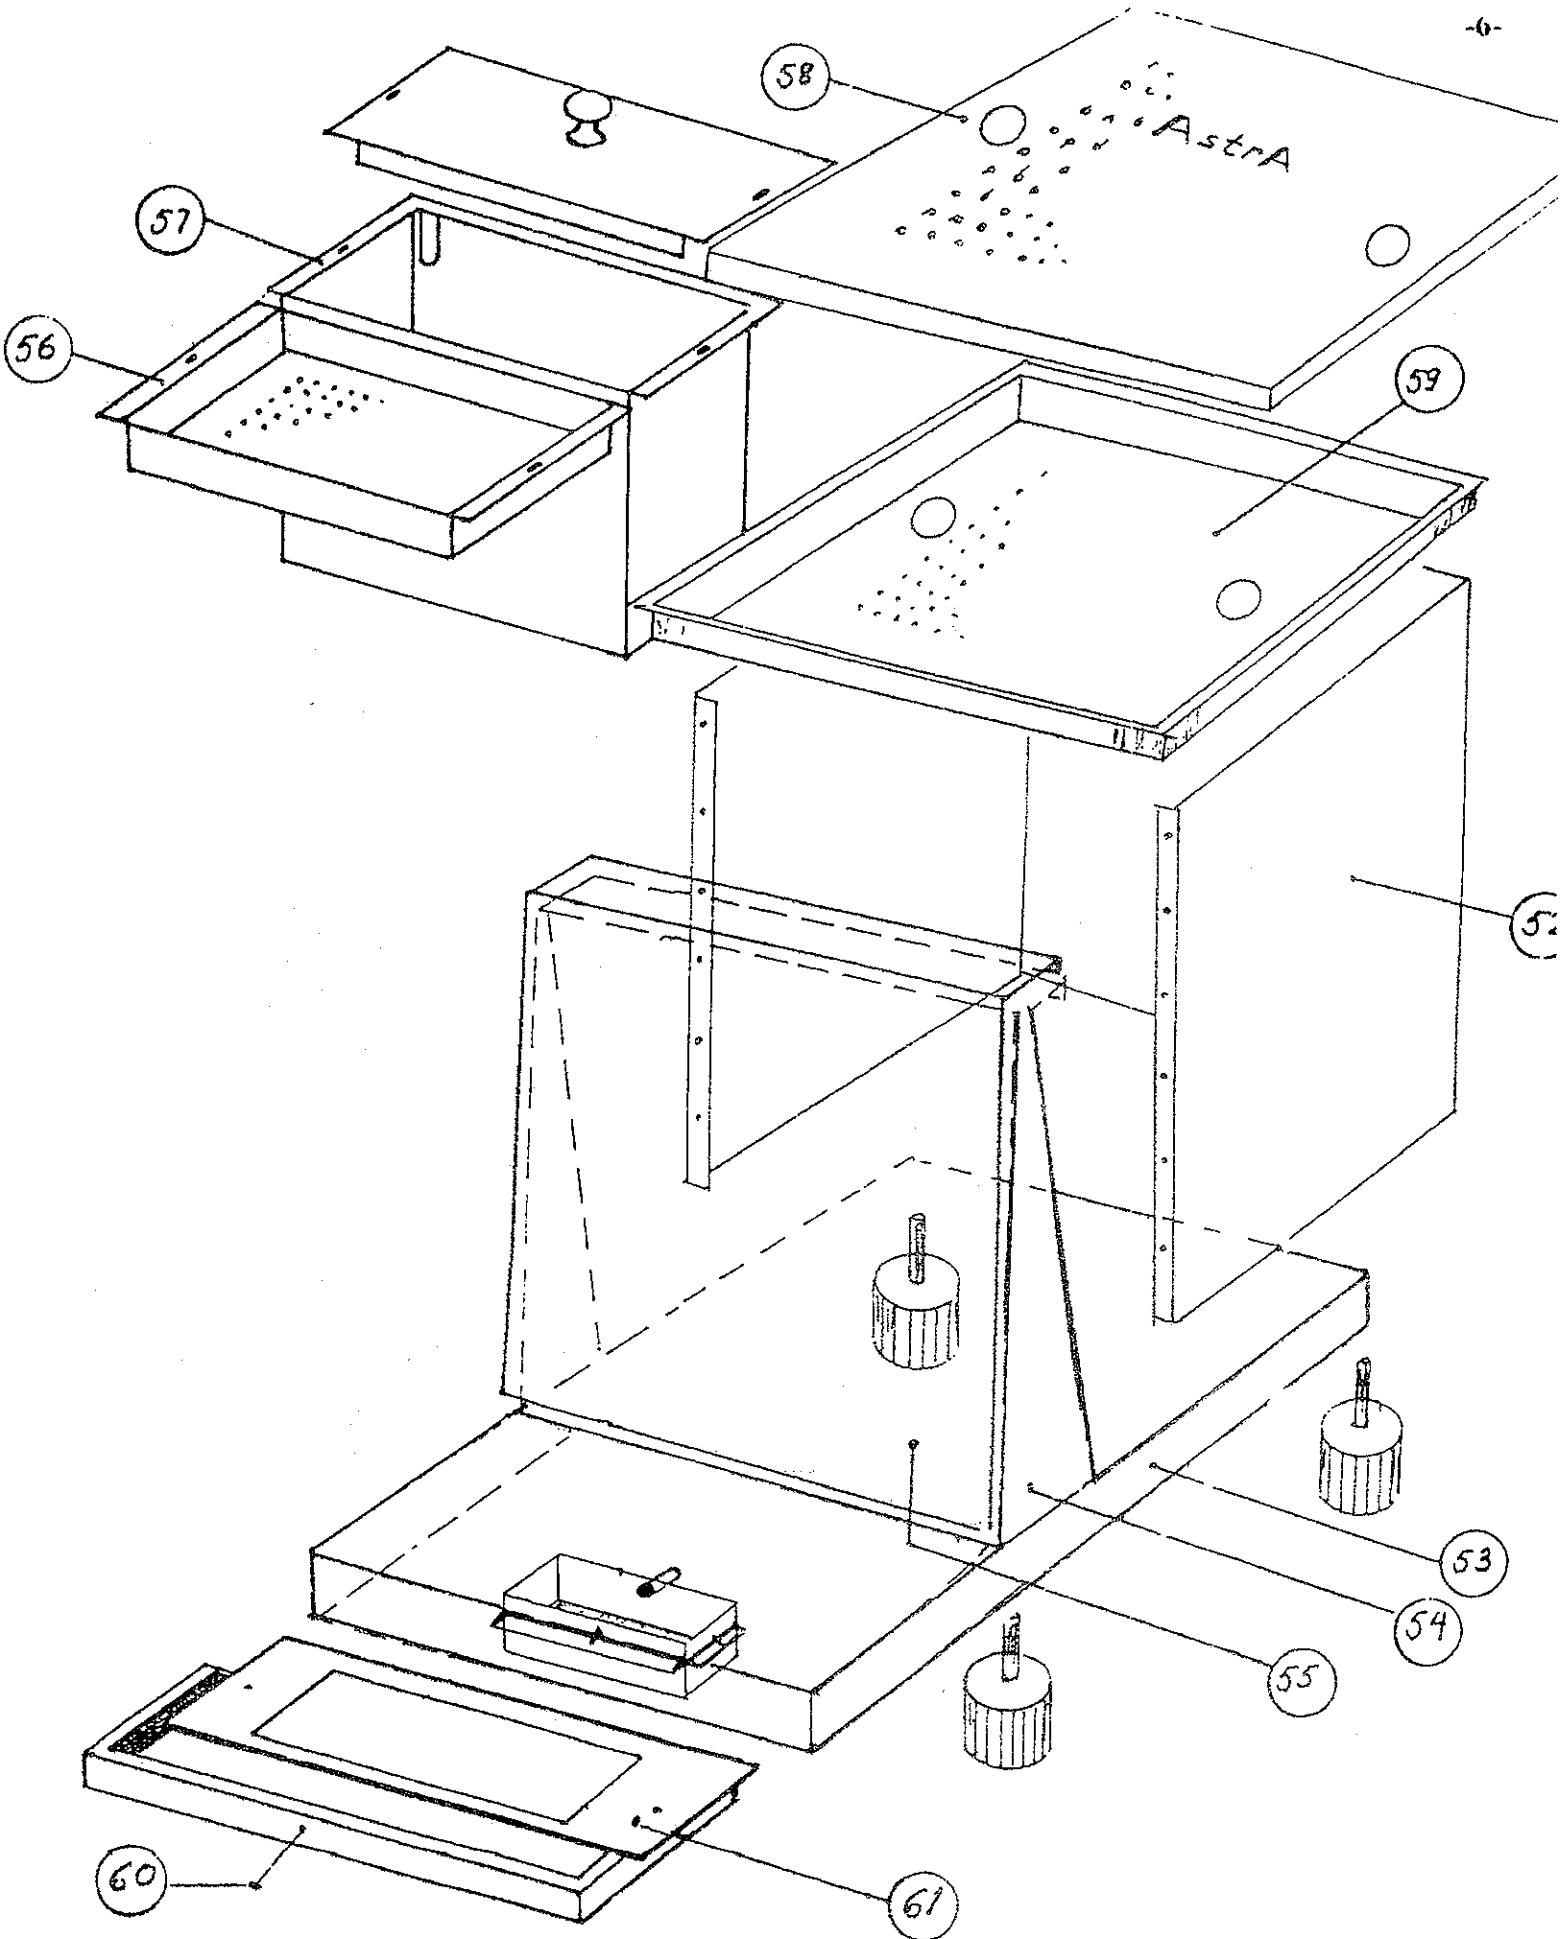

Espresso & Cappuccino Manufacturers/Distributors  
P.O. Box 572140, Tarzana CA 91357 - Tel (818) 340-1800; 5830 Fax

Parts Manual

<u>Item</u>	<u>Ref. No.</u>	<u>Description</u>	<u>Sugg. Retail</u>
A10010	<b>1</b>	Complete Group Assembly	540.00
A10011	<b>1A</b>	Assembly Gasket	2.50
A10020	<b>2</b>	Infusion Spray	15.00
A10021	<b>2A</b>	Group Mesh Filter	9.60
A10030	<b>3</b>	Pressure reducer	14.00
A10040	<b>4</b>	Group Gasket, #8	7.00
A10041	<b>4</b>	Group Gasket, #8.5	7.00
A10042		Gasket 9.0	7.50
A10043		Gasket Spacers	2.00
A10050	<b>5</b>	Group Diffuser	25.00
A10060	<b>6</b>	Shower Screen	9.00
A10061	<b>6A</b>	Shower Screen Screw	1.00
A10070	<b>7</b>	Single filter	8.00
A10071	<b>7A</b>	Double filter	8.00
A10071-P		Double Filter for Pod	8.00
A10072	<b>7B</b>	Blank Filter	8.00
A10080	<b>8</b>	Spring Filter Holder	4.00
A10090	<b>9</b>	Assembled Filter Holder-Single	82.00
A10091	<b>9</b>	Assembled Filter Holder-Double	82.00
A10092		Portafilter Handle	18.00
A10093		Empty Portafilter (handle & group attachment)	62.00
A10094		Triple Porta Filter	145.00
A10100	<b>10</b>	Single Spout	8.00
A10101	<b>10A</b>	Double Spout	8.00
A10110	<b>11</b>	Group Electrovalve (110V)	68.00
A10111	<b>11</b>	Group Electrovalve (220V)	68.00
A10112	<b>11A</b>	Group Electrovalve O-ring	4.00
A10113	<b>11B</b>	Grp Electrovalve Connector	12.00
A10114		Group Electrovalve Spring	4.00
A10115		Group Electrovalve Repair Kit	32.00
A10116		Group Electrovalve Solenoid Coil	18.00
A10120	<b>12</b>	Group Nut and Gasket	24.00
A10121		Group Teflon Gasket	6.00
A10130	<b>13</b>	High-Temp Switch	45.00
A10131	<b>13A</b>	High-Temp Switch Plate	6.25
A10140	<b>14</b>	Computer (110V, Swiss)	450.00
A10141	<b>14</b>	Computer (220V, Swiss)	480.00
A10142	<b>14</b>	Computer (220V, SwissMega3/3C)	480.00
A10143	<b>14</b>	Computer (110V, Astra)	380.00
A10144	<b>14</b>	Computer (220V, Astra)	380.00
A10145	<b>14</b>	Computer (220V, AstraMega3/3C)	450.00
A10146	<b>14</b>	Water Level Control (110V)	146.00
A10147	<b>14</b>	Water Level Control (220V)	146.00