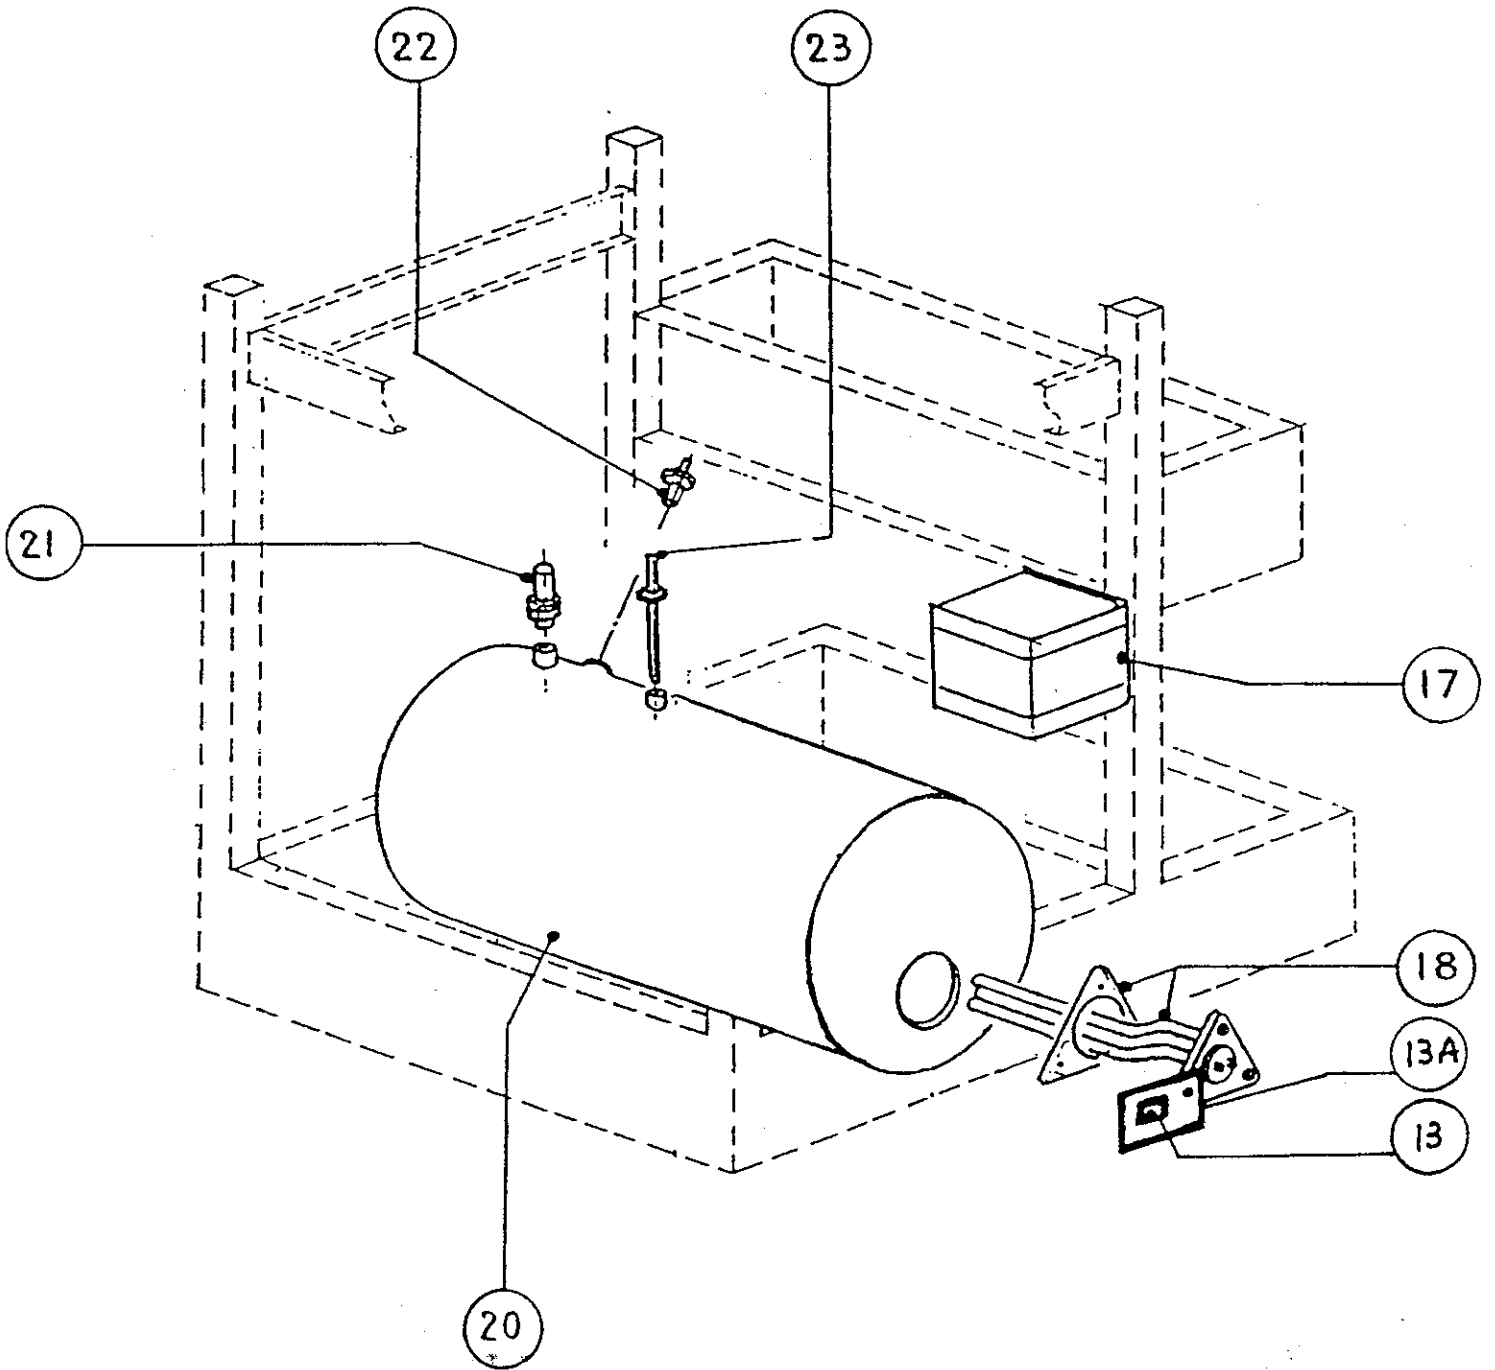

Espresso & Cappuccino Manufacturers/Distributors  
P.O. Box 572140, Tarzana CA 91357 - Tel (818) 340-1800; 5830 Fax

Parts Manual

<u>Item</u>	<u>Ref. No.</u>	<u>Description</u>	<u>Sugg. Retail</u>
A10010	<b>1</b>	Complete Group Assembly	540.00
A10011	<b>1A</b>	Assembly Gasket	2.50
A10020	<b>2</b>	Infusion Spray	15.00
A10021	<b>2A</b>	Group Mesh Filter	9.60
A10030	<b>3</b>	Pressure reducer	14.00
A10040	<b>4</b>	Group Gasket, #8	7.00
A10041	<b>4</b>	Group Gasket, #8.5	7.00
A10042		Gasket 9.0	7.50
A10043		Gasket Spacers	2.00
A10050	<b>5</b>	Group Diffuser	25.00
A10060	<b>6</b>	Shower Screen	9.00
A10061	<b>6A</b>	Shower Screen Screw	1.00
A10070	<b>7</b>	Single filter	8.00
A10071	<b>7A</b>	Double filter	8.00
A10071-P		Double Filter for Pod	8.00
A10072	<b>7B</b>	Blank Filter	8.00
A10080	<b>8</b>	Spring Filter Holder	4.00
A10090	<b>9</b>	Assembled Filter Holder-Single	82.00
A10091	<b>9</b>	Assembled Filter Holder-Double	82.00
A10092		Portafilter Handle	18.00
A10093		Empty Portafilter (handle & group attachment)	62.00
A10094		Triple Porta Filter	145.00
A10100	<b>10</b>	Single Spout	8.00
A10101	<b>10A</b>	Double Spout	8.00
A10110	<b>11</b>	Group Electrovalve (110V)	68.00
A10111	<b>11</b>	Group Electrovalve (220V)	68.00
A10112	<b>11A</b>	Group Electrovalve O-ring	4.00
A10113	<b>11B</b>	Grp Electrovalve Connector	12.00
A10114		Group Electrovalve Spring	4.00
A10115		Group Electrovalve Repair Kit	32.00
A10116		Group Electrovalve Solenoid Coil	18.00
A10120	<b>12</b>	Group Nut and Gasket	24.00
A10121		Group Teflon Gasket	6.00
A10130	<b>13</b>	High-Temp Switch	45.00
A10131	<b>13A</b>	High-Temp Switch Plate	6.25
A10140	<b>14</b>	Computer (110V, Swiss)	450.00
A10141	<b>14</b>	Computer (220V, Swiss)	480.00
A10142	<b>14</b>	Computer (220V, SwissMega3/3C)	480.00
A10143	<b>14</b>	Computer (110V, Astra)	380.00
A10144	<b>14</b>	Computer (220V, Astra)	380.00
A10145	<b>14</b>	Computer (220V, AstraMega3/3C)	450.00
A10146	<b>14</b>	Water Level Control (110V)	146.00
A10147	<b>14</b>	Water Level Control (220V)	146.00