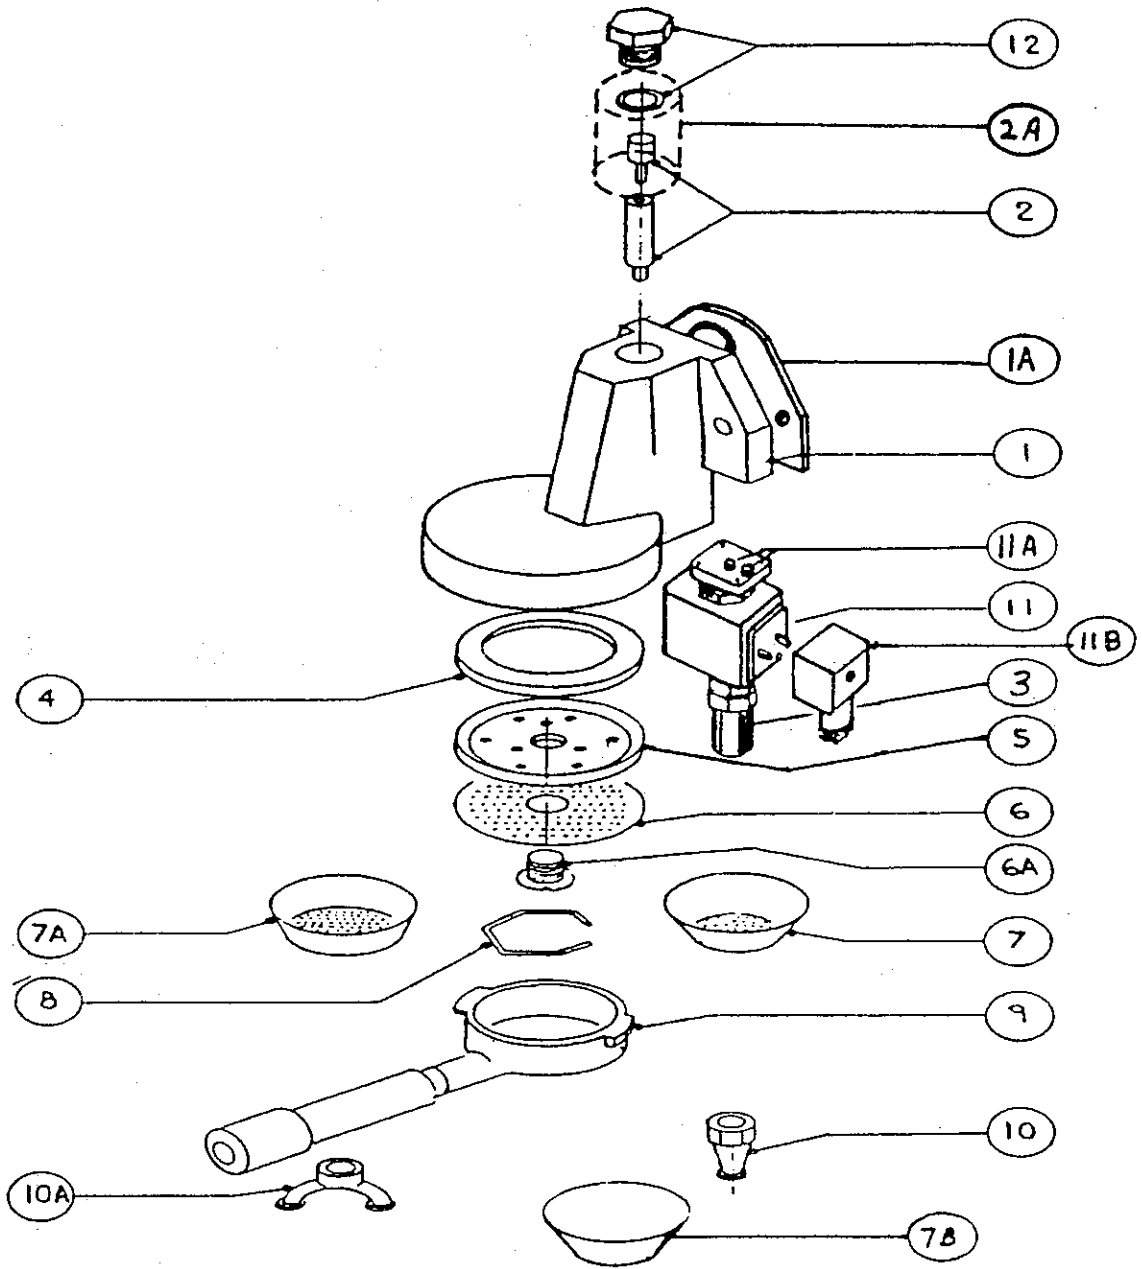

Espresso & Cappuccino Manufacturers/Distributors  
P.O. Box 572140, Tarzana CA 91357 - Tel (818) 340-1800; 5830 Fax

Parts Manual

<u>Item</u>	<u>Ref. No.</u>	<u>Description</u>	<u>Sugg. Retail</u>
A10010	<b>1</b>	Complete Group Assembly	540.00
A10011	<b>1A</b>	Assembly Gasket	2.50
A10020	<b>2</b>	Infusion Spray	15.00
A10021	<b>2A</b>	Group Mesh Filter	9.60
A10030	<b>3</b>	Pressure reducer	14.00
A10040	<b>4</b>	Group Gasket, #8	7.00
A10041	<b>4</b>	Group Gasket, #8.5	7.00
A10042		Gasket 9.0	7.50
A10043		Gasket Spacers	2.00
A10050	<b>5</b>	Group Diffuser	25.00
A10060	<b>6</b>	Shower Screen	9.00
A10061	<b>6A</b>	Shower Screen Screw	1.00
A10070	<b>7</b>	Single filter	8.00
A10071	<b>7A</b>	Double filter	8.00
A10071-P		Double Filter for Pod	8.00
A10072	<b>7B</b>	Blank Filter	8.00
A10080	<b>8</b>	Spring Filter Holder	4.00
A10090	<b>9</b>	Assembled Filter Holder-Single	82.00
A10091	<b>9</b>	Assembled Filter Holder-Double	82.00
A10092		Portafilter Handle	18.00
A10093		Empty Portafilter (handle & group attachment)	62.00
A10094		Triple Porta Filter	145.00
A10100	<b>10</b>	Single Spout	8.00
A10101	<b>10A</b>	Double Spout	8.00
A10110	<b>11</b>	Group Electrovalve (110V)	68.00
A10111	<b>11</b>	Group Electrovalve (220V)	68.00
A10112	<b>11A</b>	Group Electrovalve O-ring	4.00
A10113	<b>11B</b>	Grp Electrovalve Connector	12.00
A10114		Group Electrovalve Spring	4.00
A10115		Group Electrovalve Repair Kit	32.00
A10116		Group Electrovalve Solenoid Coil	18.00
A10120	<b>12</b>	Group Nut and Gasket	24.00
A10121		Group Teflon Gasket	6.00
A10130	<b>13</b>	High-Temp Switch	45.00
A10131	<b>13A</b>	High-Temp Switch Plate	6.25
A10140	<b>14</b>	Computer (110V, Swiss)	450.00
A10141	<b>14</b>	Computer (220V, Swiss)	480.00
A10142	<b>14</b>	Computer (220V, SwissMega3/3C)	480.00
A10143	<b>14</b>	Computer (110V, Astra)	380.00
A10144	<b>14</b>	Computer (220V, Astra)	380.00
A10145	<b>14</b>	Computer (220V, AstraMega3/3C)	450.00
A10146	<b>14</b>	Water Level Control (110V)	146.00
A10147	<b>14</b>	Water Level Control (220V)	146.00