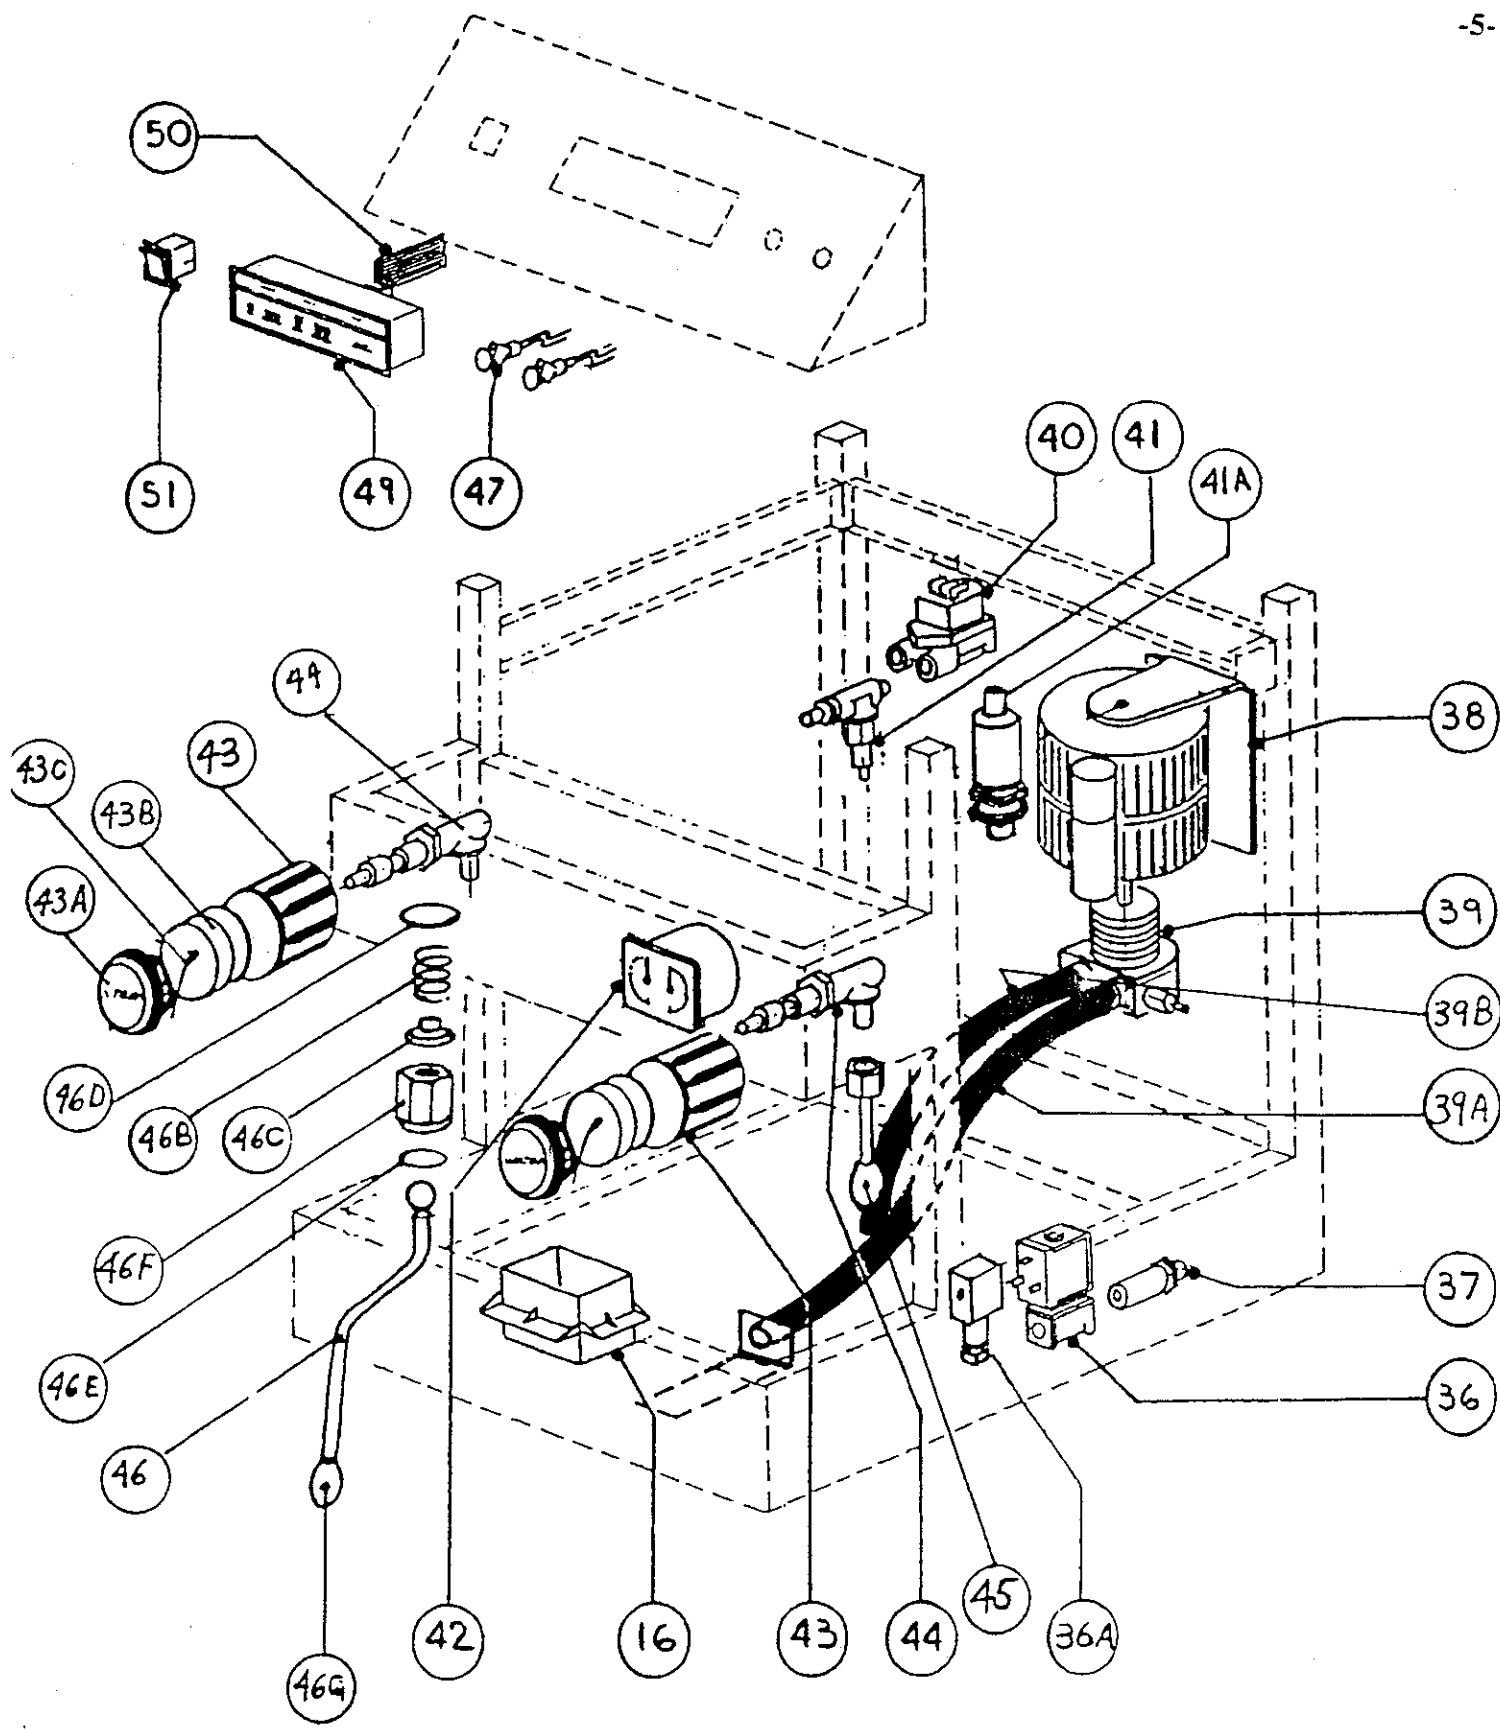

Espresso & Cappuccino Manufacturers/Distributors  
P.O. Box 572140, Tarzana CA 91357 - Tel (818) 340-1800; 5830 Fax

Parts Manual

<u>Item</u>	<u>Ref. No.</u>	<u>Description</u>	<u>Sugg. Retail</u>
A10010	<b>1</b>	Complete Group Assembly	540.00
A10011	<b>1A</b>	Assembly Gasket	2.50
A10020	<b>2</b>	Infusion Spray	15.00
A10021	<b>2A</b>	Group Mesh Filter	9.60
A10030	<b>3</b>	Pressure reducer	14.00
A10040	<b>4</b>	Group Gasket, #8	7.00
A10041	<b>4</b>	Group Gasket, #8.5	7.00
A10042		Gasket 9.0	7.50
A10043		Gasket Spacers	2.00
A10050	<b>5</b>	Group Diffuser	25.00
A10060	<b>6</b>	Shower Screen	9.00
A10061	<b>6A</b>	Shower Screen Screw	1.00
A10070	<b>7</b>	Single filter	8.00
A10071	<b>7A</b>	Double filter	8.00
A10071-P		Double Filter for Pod	8.00
A10072	<b>7B</b>	Blank Filter	8.00
A10080	<b>8</b>	Spring Filter Holder	4.00
A10090	<b>9</b>	Assembled Filter Holder-Single	82.00
A10091	<b>9</b>	Assembled Filter Holder-Double	82.00
A10092		Portafilter Handle	18.00
A10093		Empty Portafilter (handle & group attachment)	62.00
A10094		Triple Porta Filter	145.00
A10100	<b>10</b>	Single Spout	8.00
A10101	<b>10A</b>	Double Spout	8.00
A10110	<b>11</b>	Group Electrovalve (110V)	68.00
A10111	<b>11</b>	Group Electrovalve (220V)	68.00
A10112	<b>11A</b>	Group Electrovalve O-ring	4.00
A10113	<b>11B</b>	Grp Electrovalve Connector	12.00
A10114		Group Electrovalve Spring	4.00
A10115		Group Electrovalve Repair Kit	32.00
A10116		Group Electrovalve Solenoid Coil	18.00
A10120	<b>12</b>	Group Nut and Gasket	24.00
A10121		Group Teflon Gasket	6.00
A10130	<b>13</b>	High-Temp Switch	45.00
A10131	<b>13A</b>	High-Temp Switch Plate	6.25
A10140	<b>14</b>	Computer (110V, Swiss)	450.00
A10141	<b>14</b>	Computer (220V, Swiss)	480.00
A10142	<b>14</b>	Computer (220V, SwissMega3/3C)	480.00
A10143	<b>14</b>	Computer (110V, Astra)	380.00
A10144	<b>14</b>	Computer (220V, Astra)	380.00
A10145	<b>14</b>	Computer (220V, AstraMega3/3C)	450.00
A10146	<b>14</b>	Water Level Control (110V)	146.00
A10147	<b>14</b>	Water Level Control (220V)	146.00