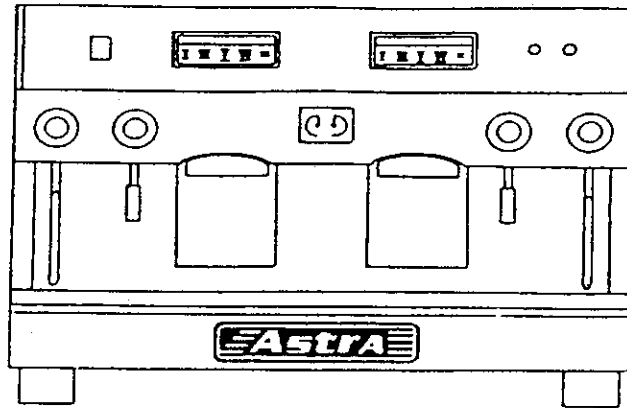

Espresso & Cappuccino Manufacturers/Distributors  
P.O. Box 572140, Tarzana CA 91357 - Tel (818) 340-1800; 5830 Fax

Parts Manual

<u>Item</u>	<u>Ref. No.</u>	<u>Description</u>	<u>Sugg. Retail</u>
A10010	<b>1</b>	Complete Group Assembly	540.00
A10011	<b>1A</b>	Assembly Gasket	2.50
A10020	<b>2</b>	Infusion Spray	15.00
A10021	<b>2A</b>	Group Mesh Filter	9.60
A10030	<b>3</b>	Pressure reducer	14.00
A10040	<b>4</b>	Group Gasket, #8	7.00
A10041	<b>4</b>	Group Gasket, #8.5	7.00
A10042		Gasket 9.0	7.50
A10043		Gasket Spacers	2.00
A10050	<b>5</b>	Group Diffuser	25.00
A10060	<b>6</b>	Shower Screen	9.00
A10061	<b>6A</b>	Shower Screen Screw	1.00
A10070	<b>7</b>	Single filter	8.00
A10071	<b>7A</b>	Double filter	8.00
A10071-P		Double Filter for Pod	8.00
A10072	<b>7B</b>	Blank Filter	8.00
A10080	<b>8</b>	Spring Filter Holder	4.00
A10090	<b>9</b>	Assembled Filter Holder-Single	82.00
A10091	<b>9</b>	Assembled Filter Holder-Double	82.00
A10092		Portafilter Handle	18.00
A10093		Empty Portafilter (handle & group attachment)	62.00
A10094		Triple Porta Filter	145.00
A10100	<b>10</b>	Single Spout	8.00
A10101	<b>10A</b>	Double Spout	8.00
A10110	<b>11</b>	Group Electrovalve (110V)	68.00
A10111	<b>11</b>	Group Electrovalve (220V)	68.00
A10112	<b>11A</b>	Group Electrovalve O-ring	4.00
A10113	<b>11B</b>	Grp Electrovalve Connector	12.00
A10114		Group Electrovalve Spring	4.00
A10115		Group Electrovalve Repair Kit	32.00
A10116		Group Electrovalve Solenoid Coil	18.00
A10120	<b>12</b>	Group Nut and Gasket	24.00
A10121		Group Teflon Gasket	6.00
A10130	<b>13</b>	High-Temp Switch	45.00
A10131	<b>13A</b>	High-Temp Switch Plate	6.25
A10140	<b>14</b>	Computer (110V, Swiss)	450.00
A10141	<b>14</b>	Computer (220V, Swiss)	480.00
A10142	<b>14</b>	Computer (220V, SwissMega3/3C)	480.00
A10143	<b>14</b>	Computer (110V, Astra)	380.00
A10144	<b>14</b>	Computer (220V, Astra)	380.00
A10145	<b>14</b>	Computer (220V, AstraMega3/3C)	450.00
A10146	<b>14</b>	Water Level Control (110V)	146.00
A10147	<b>14</b>	Water Level Control (220V)	146.00