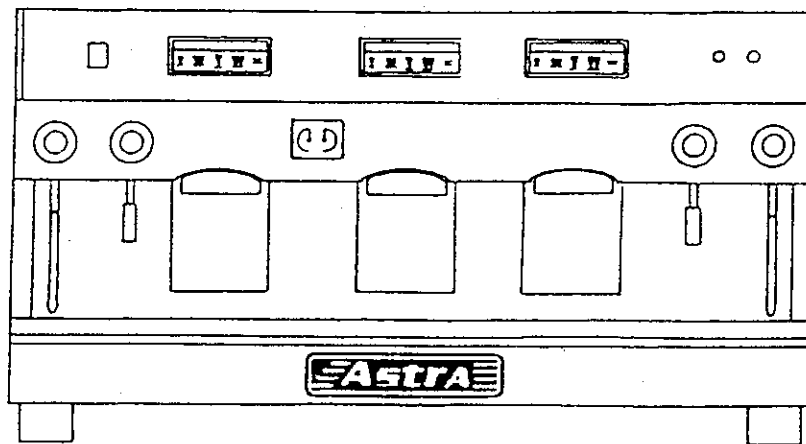

Espresso & Cappuccino Manufacturers/Distributors  
P.O. Box 572140, Tarzana CA 91357 - Tel (818) 340-1800; 5830 Fax

Parts Manual

<u>Item</u>	<u>Ref. No.</u>	<u>Description</u>	<u>Sugg. Retail</u>
A10010	<b>1</b>	Complete Group Assembly	540.00
A10011	<b>1A</b>	Assembly Gasket	2.50
A10020	<b>2</b>	Infusion Spray	15.00
A10021	<b>2A</b>	Group Mesh Filter	9.60
A10030	<b>3</b>	Pressure reducer	14.00
A10040	<b>4</b>	Group Gasket, #8	7.00
A10041	<b>4</b>	Group Gasket, #8.5	7.00
A10042		Gasket 9.0	7.50
A10043		Gasket Spacers	2.00
A10050	<b>5</b>	Group Diffuser	25.00
A10060	<b>6</b>	Shower Screen	9.00
A10061	<b>6A</b>	Shower Screen Screw	1.00
A10070	<b>7</b>	Single filter	8.00
A10071	<b>7A</b>	Double filter	8.00
A10071-P		Double Filter for Pod	8.00
A10072	<b>7B</b>	Blank Filter	8.00
A10080	<b>8</b>	Spring Filter Holder	4.00
A10090	<b>9</b>	Assembled Filter Holder-Single	82.00
A10091	<b>9</b>	Assembled Filter Holder-Double	82.00
A10092		Portafilter Handle	18.00
A10093		Empty Portafilter (handle & group attachment)	62.00
A10094		Triple Porta Filter	145.00
A10100	<b>10</b>	Single Spout	8.00
A10101	<b>10A</b>	Double Spout	8.00
A10110	<b>11</b>	Group Electrovalve (110V)	68.00
A10111	<b>11</b>	Group Electrovalve (220V)	68.00
A10112	<b>11A</b>	Group Electrovalve O-ring	4.00
A10113	<b>11B</b>	Grp Electrovalve Connector	12.00
A10114		Group Electrovalve Spring	4.00
A10115		Group Electrovalve Repair Kit	32.00
A10116		Group Electrovalve Solenoid Coil	18.00
A10120	<b>12</b>	Group Nut and Gasket	24.00
A10121		Group Teflon Gasket	6.00
A10130	<b>13</b>	High-Temp Switch	45.00
A10131	<b>13A</b>	High-Temp Switch Plate	6.25
A10140	<b>14</b>	Computer (110V, Swiss)	450.00
A10141	<b>14</b>	Computer (220V, Swiss)	480.00
A10142	<b>14</b>	Computer (220V, SwissMega3/3C)	480.00
A10143	<b>14</b>	Computer (110V, Astra)	380.00
A10144	<b>14</b>	Computer (220V, Astra)	380.00
A10145	<b>14</b>	Computer (220V, AstraMega3/3C)	450.00
A10146	<b>14</b>	Water Level Control (110V)	146.00
A10147	<b>14</b>	Water Level Control (220V)	146.00