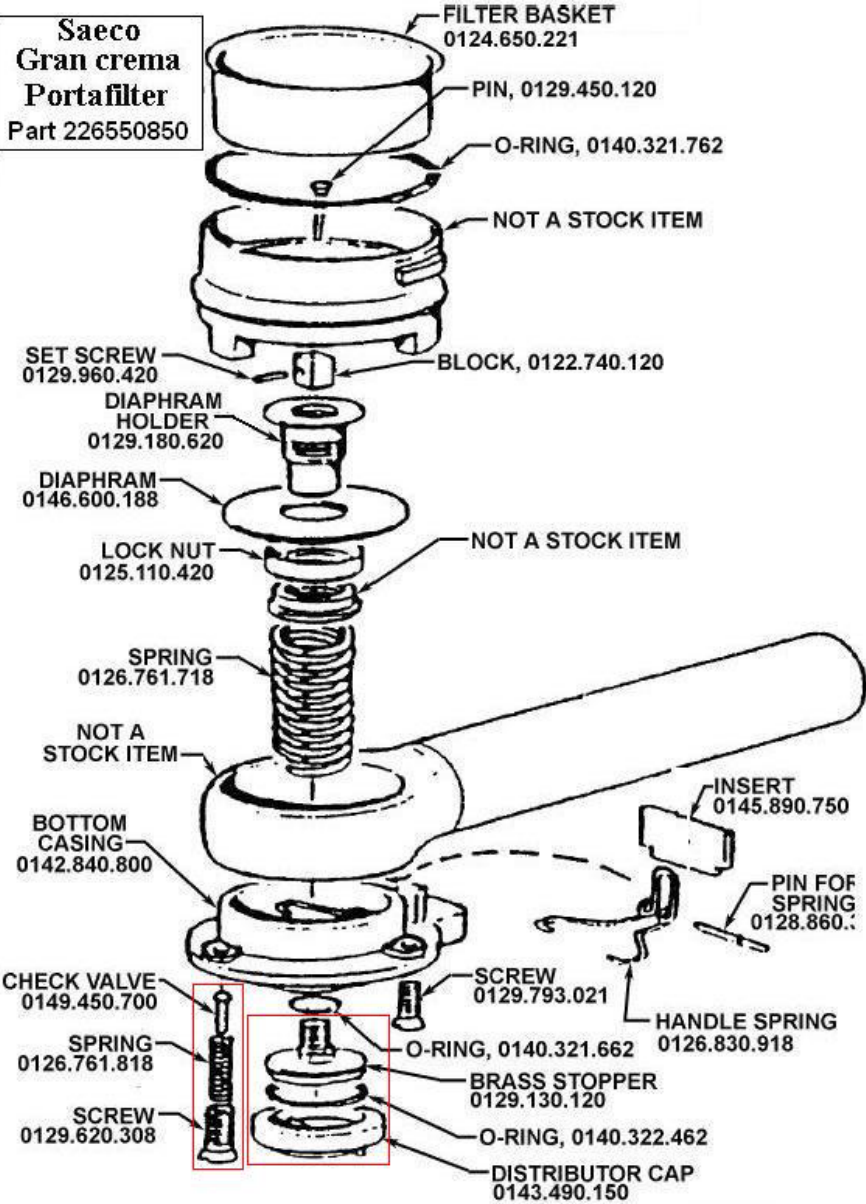

**Saeco
Gran crema
Portafilter
Part 226550850**

226550850 Gran Crema PF

Two bottom views

Normal position - valve open

Handle pulled to the right
Valve closed position

Courtesy of
Services Unlimited, Inc./ Parts Guru
 650 North Cannon Avenue, Lansdale, PA 19446
 Phone: 215-361-7000; Fax: 215-361-7434; e-mail: granita@rcn.com